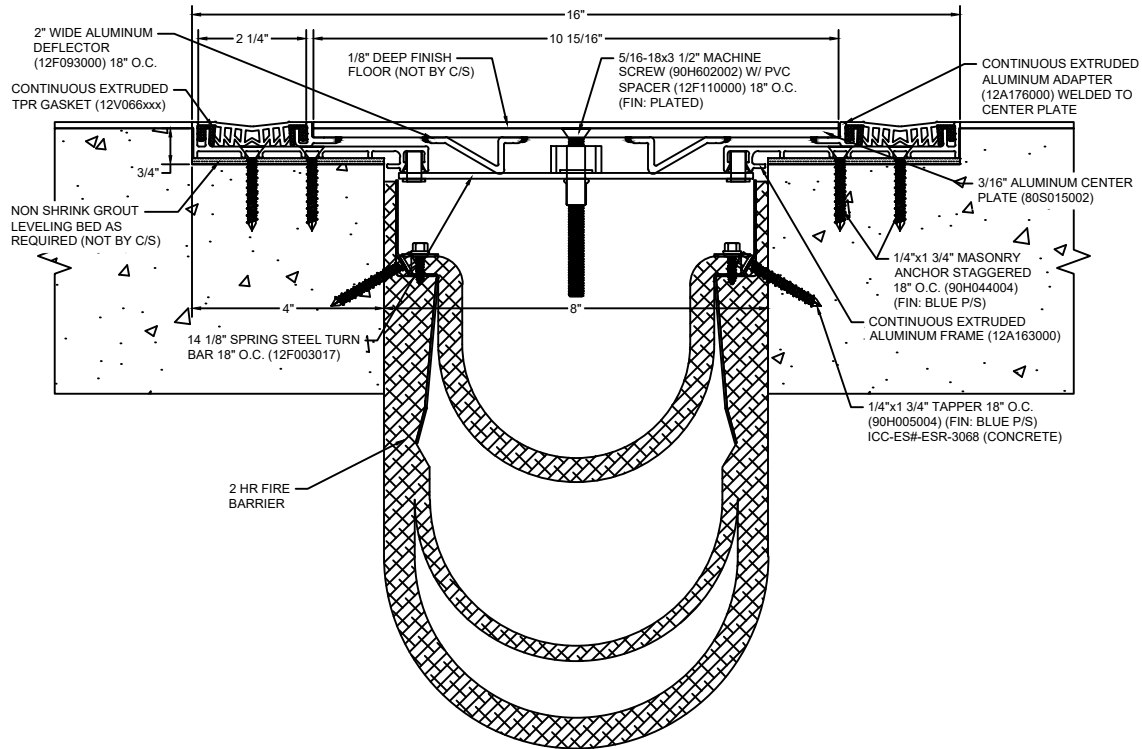

Model: SGR-800 W/ FB

Construction Specialties®

www.c-sgroup.com

6696 Route 405 Highway, Muncy, PA 17756
Phone: (800) 233-8493 / Fax: (570) 546-8022

895 Lakefront Promenade, Mississauga, Ontario L5E 2C2 Canada
Phone: (888) 895-8955 / Fax: (905) 274-6241

© Copyright 2018 Construction Specialties, Inc.

PROJECT:	SCALE: NTS
CUSTOMER:	DATE:
LOCATION:	JOB NO.:
DRAWN BY:	SHEET NO.: