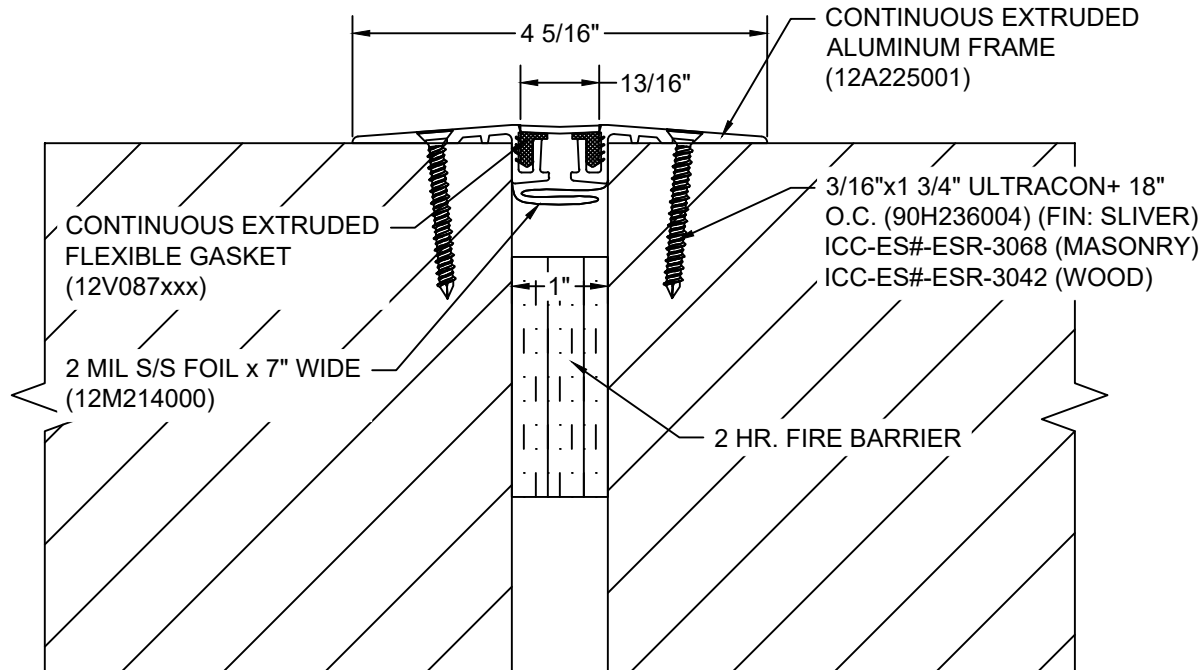

Model: GFS-100WL W/ FB

CS **Construction Specialties®**
www.c-sgroup.com
6696 Route 405 Highway, Muncy, PA 17756
Phone: (800) 233-8493 / Fax: (570) 546-8022
895 Lakefront Promenade, Mississauga, Ontario L5E 2C2 Canada
Phone: (888) 895-8955 / Fax: (905) 274-6241

© Copyright 2018 Construction Specialties, Inc.

PROJECT:	SCALE: NTS
CUSTOMER:	DATE:
LOCATION:	JOB NO.:
DRAWN BY:	SHEET NO.: