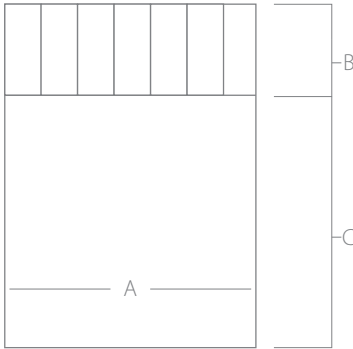

Applications

- Guest rooms
- Conference rooms
- Community rooms and shared spaces

Building Segments

- Hospitality
- Senior living

Learn More →

HUSH Curtain® for Windows

Product Details

- A - 36" (9.1m) & 60" (18.3m) panels, connected with snap tape for wider applications
- B - 7" - 24" (609mm) header height options, depending on ceiling height (custom sizing available)
- C - Up to 84" (2.16m) standard height

Curtain Top Options

- Pinch Pleat Header
- Box Pleat Header

Fabric Color Options

- White blackout lining is standard – custom options available

Excluding railroaded fabrics. Custom fabrics available, upon approval. See all fabric options online at c-sgroup.com.