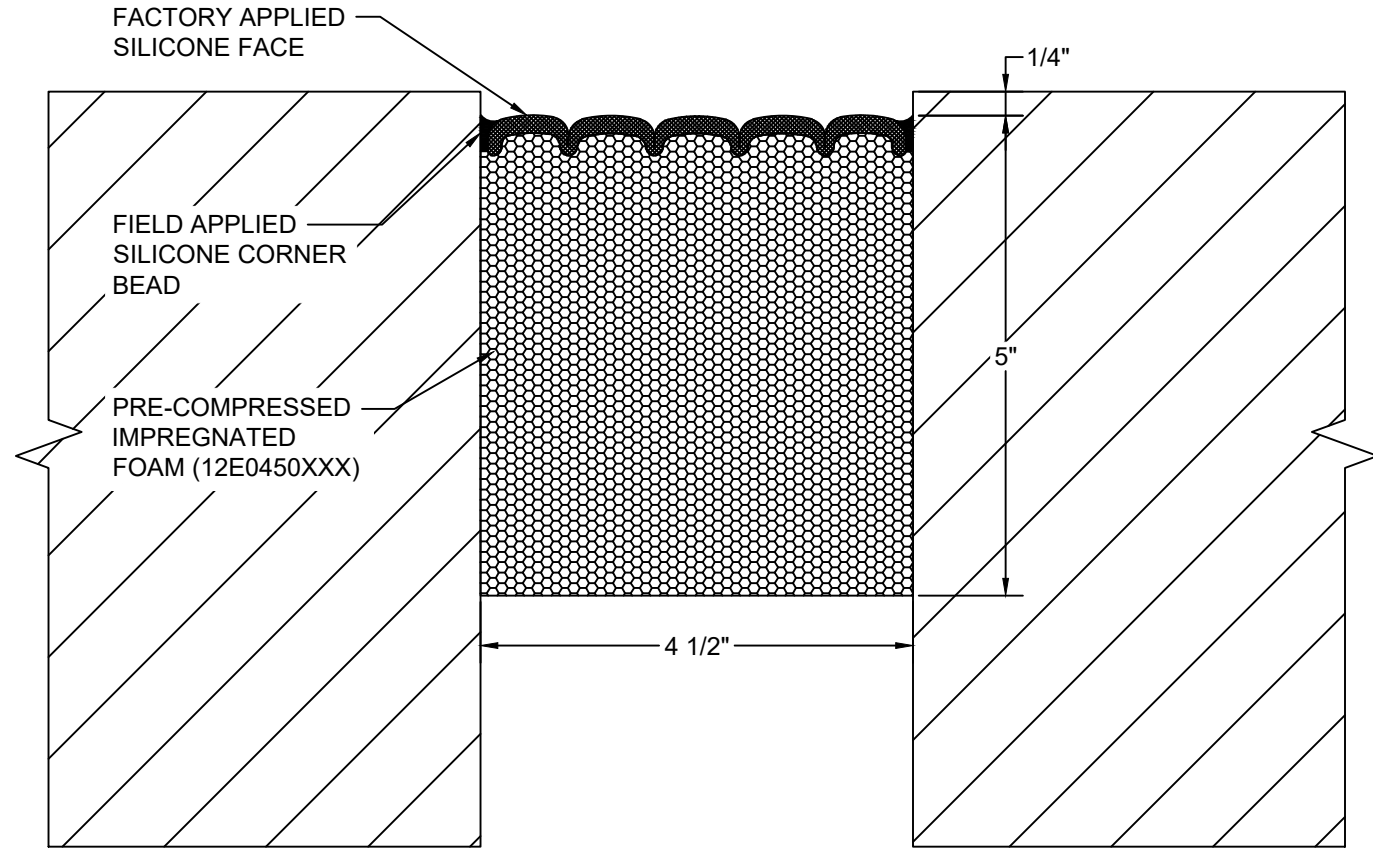

AVAILABLE COLORS:

*** COLORS SHOWN ARE A CLOSE APPROXIMATION OF SILICONE COLORS. THE MOST ACCURATE COLOR WILL BE FOUND VIEWING ACTUAL SILICONE SAMPLES. ***

Model: VF-450

Construction Specialties®
www.c-sgroup.com
 6696 Route 405 Highway, Muncy, PA 17756
 Phone: (800) 233-8493 / Fax: (570) 546-8022
 895 Lakefront Promenade, Mississauga, Ontario L5E 2C2 Canada
 Phone: (888) 895-8955 / Fax: (905) 274-6241