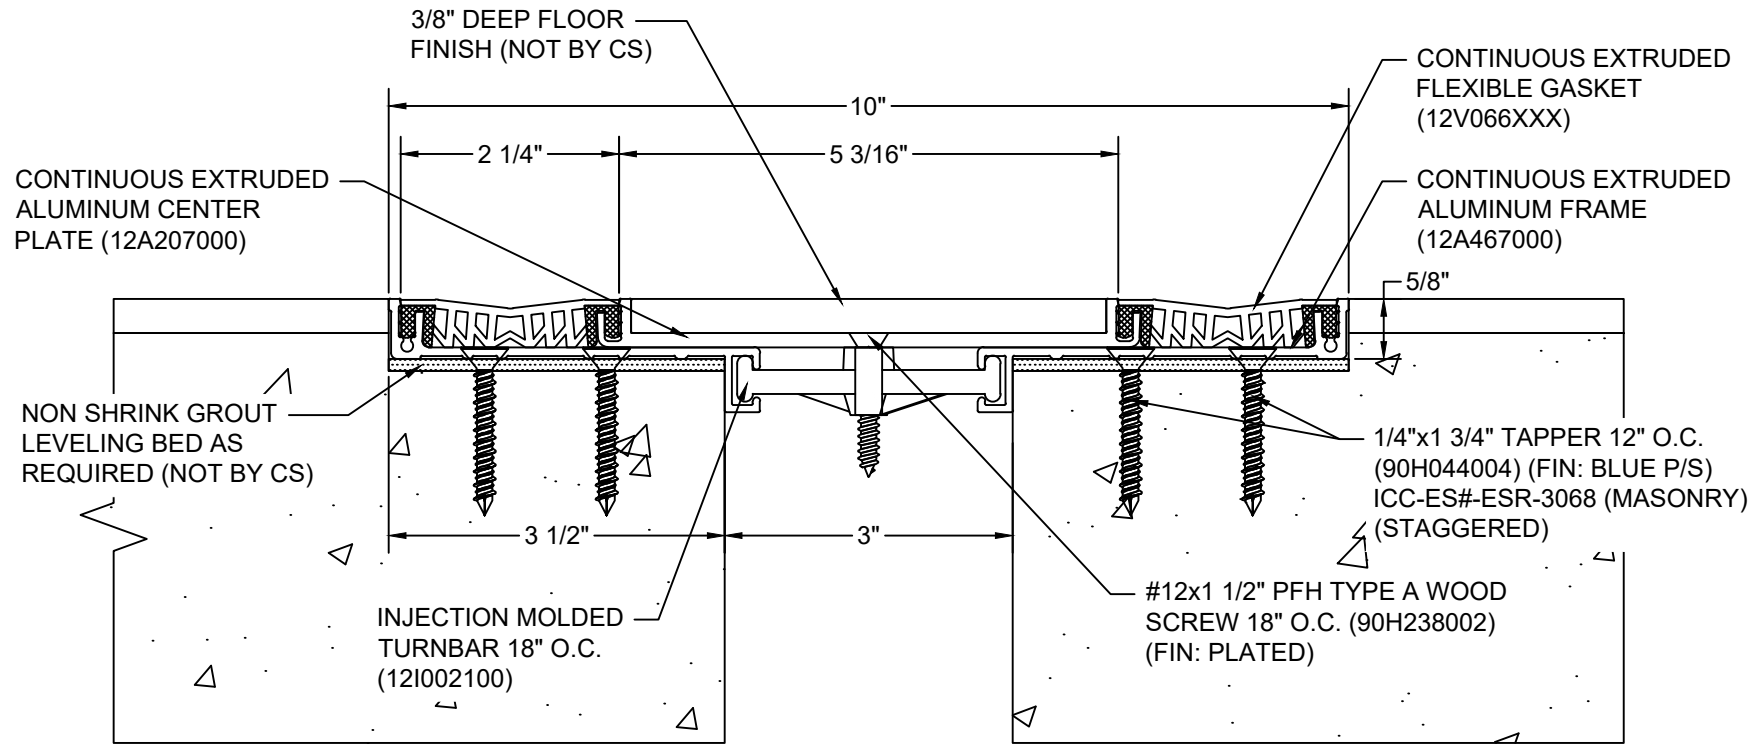

Model: GTR-300D

Construction Specialties®
www.c-sgroup.com
6696 Route 405 Highway, Muncy, PA 17756
Phone: (800) 233-8493 / Fax: (570) 546-8022
895 Lakefront Promenade, Mississauga, Ontario L5E 2C2 Canada
Phone: (888) 895-8955 / Fax: (905) 274-6241

© Copyright 2018 Construction Specialties, Inc.

PROJECT:	SCALE: NTS
CUSTOMER:	DATE:
LOCATION:	JOB NO.:
DRAWN BY:	SHEET NO.: