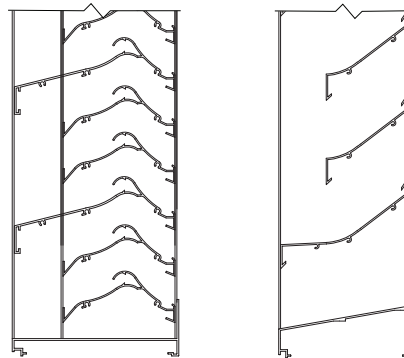

Models

B-7505

B-6485

[Learn More](#) →