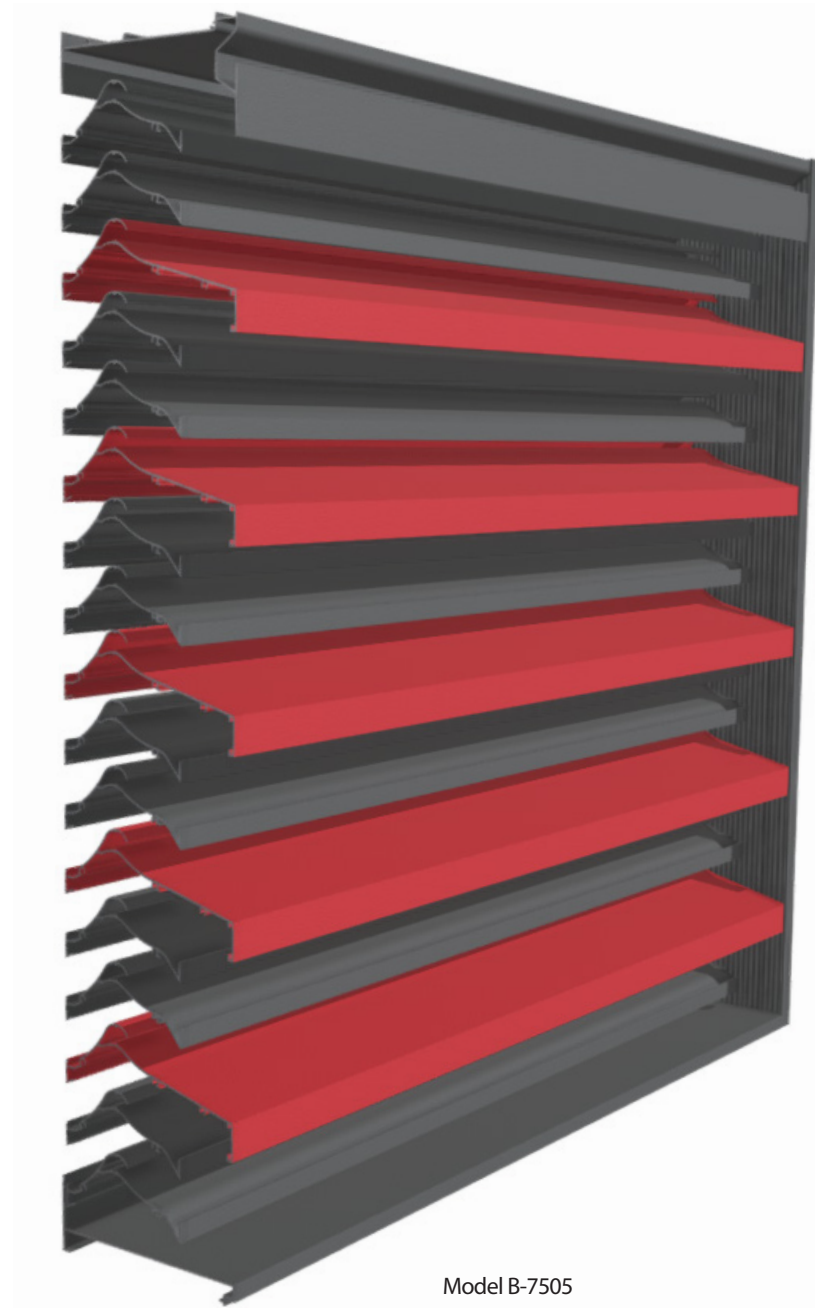

Bold Line Louvers

Transform a typical louver facade into a bold architectural statement. Bold Line Louvers provide both performance and creative design freedom. Customize between two different depth blades with unlimited colors, and even LED accessories.

Advantages

- Customizable blade depths, bold spacing, design and color allow for architectural freedom for a one-of-a-kind facade
- Multiple custom colors
- LED light accessories under bold blade to illuminate the facade
- Continuous line configurations available

Applications

- Uniquely accented or color enriched design

Model B-7505

[View 3D Model](#) →

Bold Line Louvers

Finish Options

See all finish options online at c-sgroup.com.

Optional LED Light Accessory

- Attaches to underside of bold blade

Product Details

MODEL	LOUVER DEPTH	BLADE SPACING
B-7505	5" (127.0mm) 7" (177.8mm)	2" (50.8mm)
B-6485	4" (101.6mm) 6" (152.4mm)	4" (101.6mm)

Certifications/Testing

- AMCA 500-L Certified