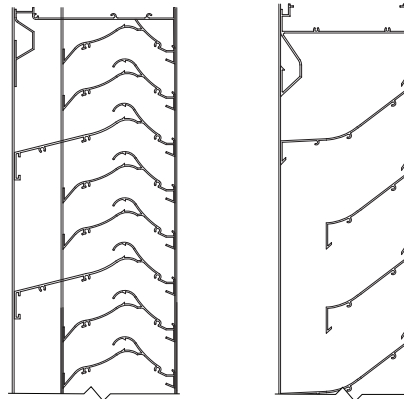

Models

B-7505

B-6485

[Learn More](#) →