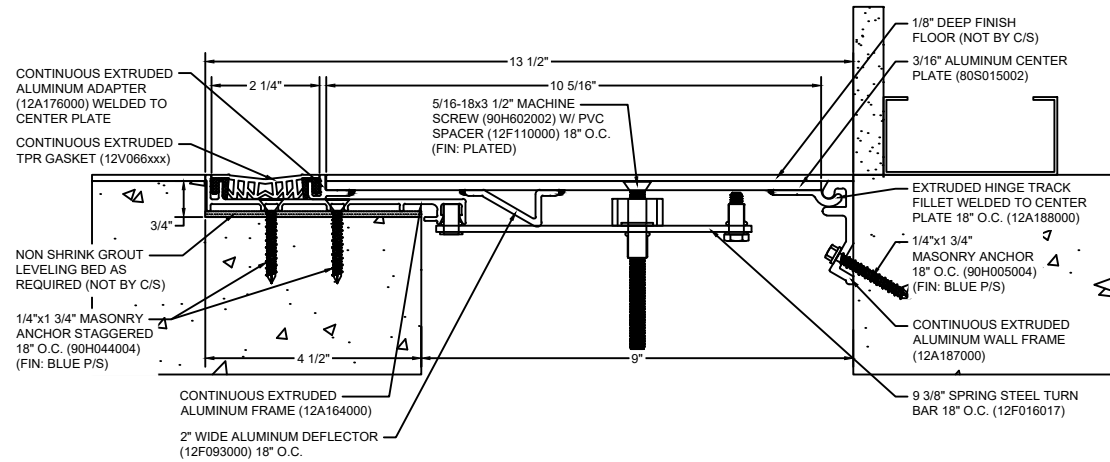

Model: SGRW-900

Construction Specialties®
www.c-sgroup.com
6696 Route 405 Highway, Muncy, PA 17756
Phone: (800) 233-8493 / Fax: (570) 546-8022
895 Lakefront Promenade, Mississauga, Ontario L5E 2C2 Canada
Phone: (888) 895-8955 / Fax: (905) 274-6241

© Copyright 2018 Construction Specialties, Inc.

PROJECT:	SCALE: NTS
CUSTOMER:	DATE:
LOCATION:	JOB NO.:
DRAWN BY:	SHEET NO.: