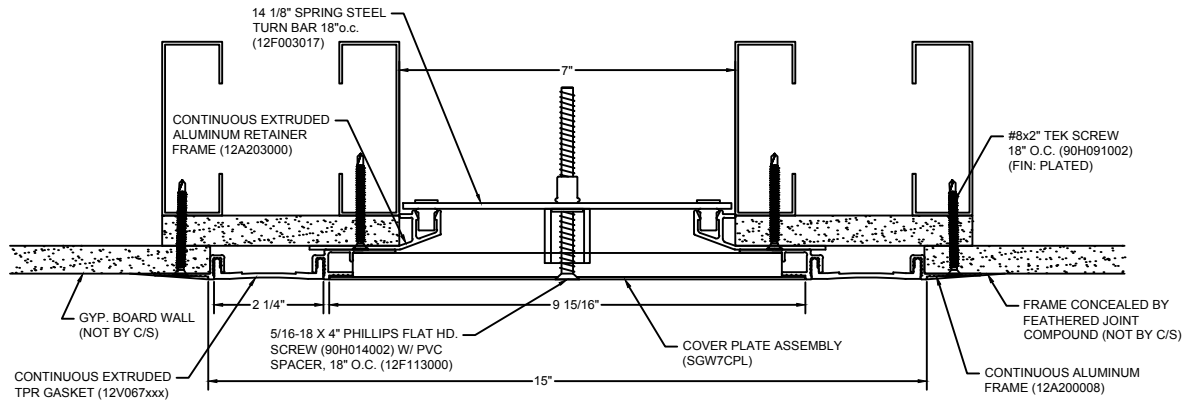

108 BLACK 232 WHITE **AVAILABLE COLORS:** 270 GREIGE 136 GRAY

*** CUSTOM COLORS ARE AVAILABLE AT AN ADDITIONAL CHARGE, SUBJECT TO MINIMUM QUANTITIES. ***

Model: SGW-700

CS Construction Specialties®
www.c-sgroup.com
 6696 Route 405 Highway, Muncy, PA 17756
 Phone: (800) 233-8493 / Fax: (570) 546-8022