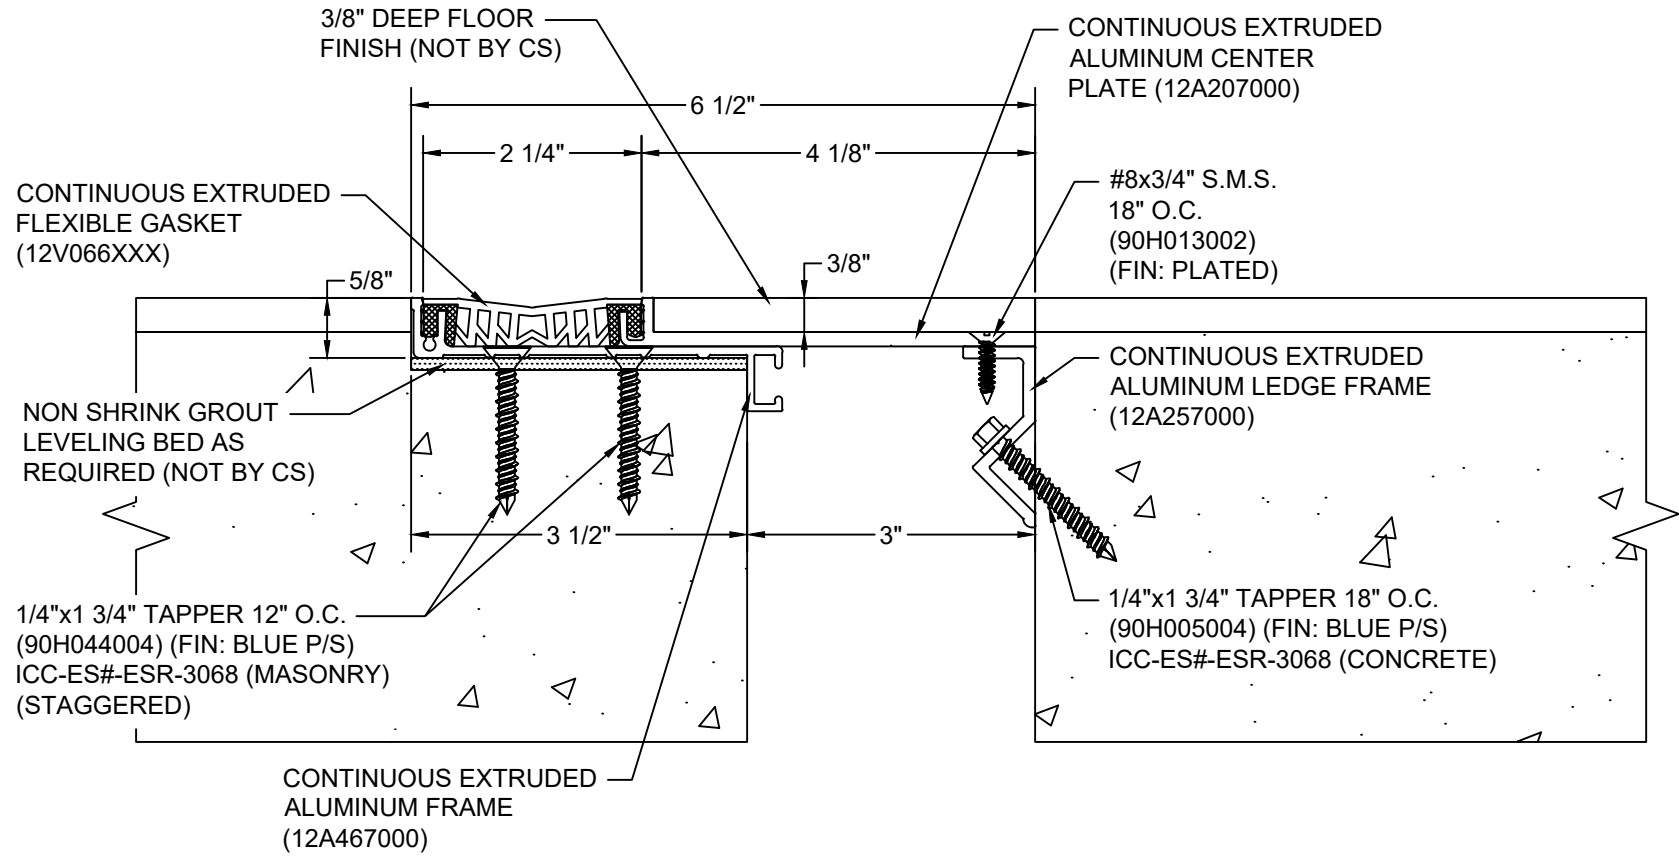

Model: GTRM-300D

Construction Specialties®
www.c-sgroup.com
6696 Route 405 Highway, Muncy, PA 17756
Phone: (800) 233-8493 / Fax: (570) 546-8022

895 Lakefront Promenade, Mississauga, Ontario L5E 2C2 Canada
Phone: (888) 895-8955 / Fax: (905) 274-6241

© Copyright 2018 Construction Specialties, Inc.

PROJECT:	SCALE: NTS
CUSTOMER:	DATE:
LOCATION:	JOB NO.:
DRAWN BY:	SHEET NO.: