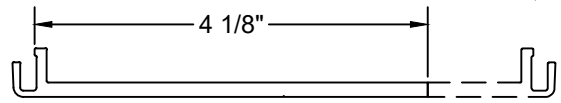

Model: GTRM-300D

Construction Specialties®
www.c-sgroup.com
6696 Route 405 Highway, Muncy, PA 17756
Phone: (800) 233-8493 / Fax: (570) 546-8022

895 Lakefront Promenade, Mississauga, Ontario L5E 2C2 Canada
Phone: (888) 895-8955 / Fax: (905) 274-6241

© Copyright 2018 Construction Specialties, Inc.

PROJECT:	SCALE: NTS
CUSTOMER:	DATE:
LOCATION:	JOB NO.:
DRAWN BY:	SHEET NO.: