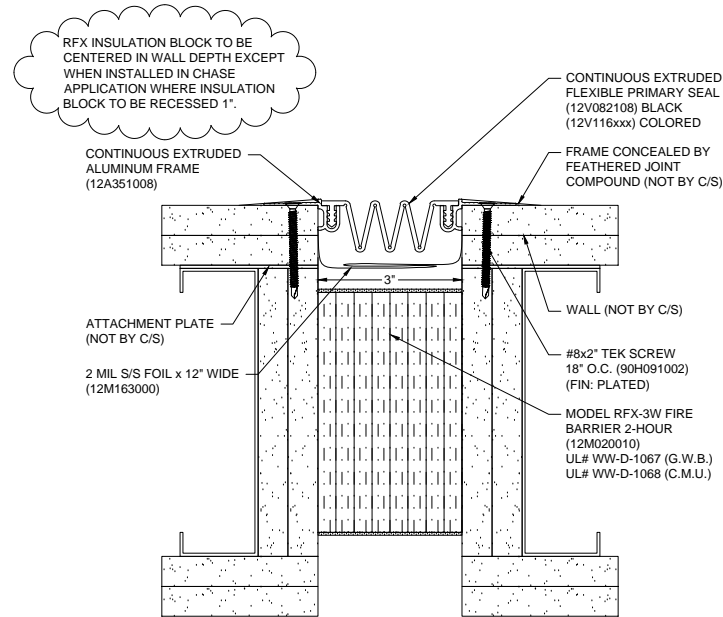

AVAILABLE COLORS:

108 BLACK	270 GREIGE
136 GRAY	232 WHITE

CUSTOM COLORS ARE AVAILABLE AT AN ADDITIONAL CHARGE, SUBJECT TO MINIMUM QUANTITIES.

Model: FWS-300 W/ FB

Construction Specialties
www.c-sgroup.com

6696 Route 405 Highway, Muncy, PA 17756
Phone: (800) 233-8493 / Fax: (570) 546-8022

895 Lakefront Promenade, Mississauga, Ontario L5E 2C2 Canada
Phone: (888) 895-8955 / Fax: (905) 274-6241

DISCLAIMER:

PROJECT:	SCALE: 3" = 1'-0"
CUSTOMER:	DATE:
LOCATION:	JOB NO.:
DRAWN BY:	SHEET NO.: