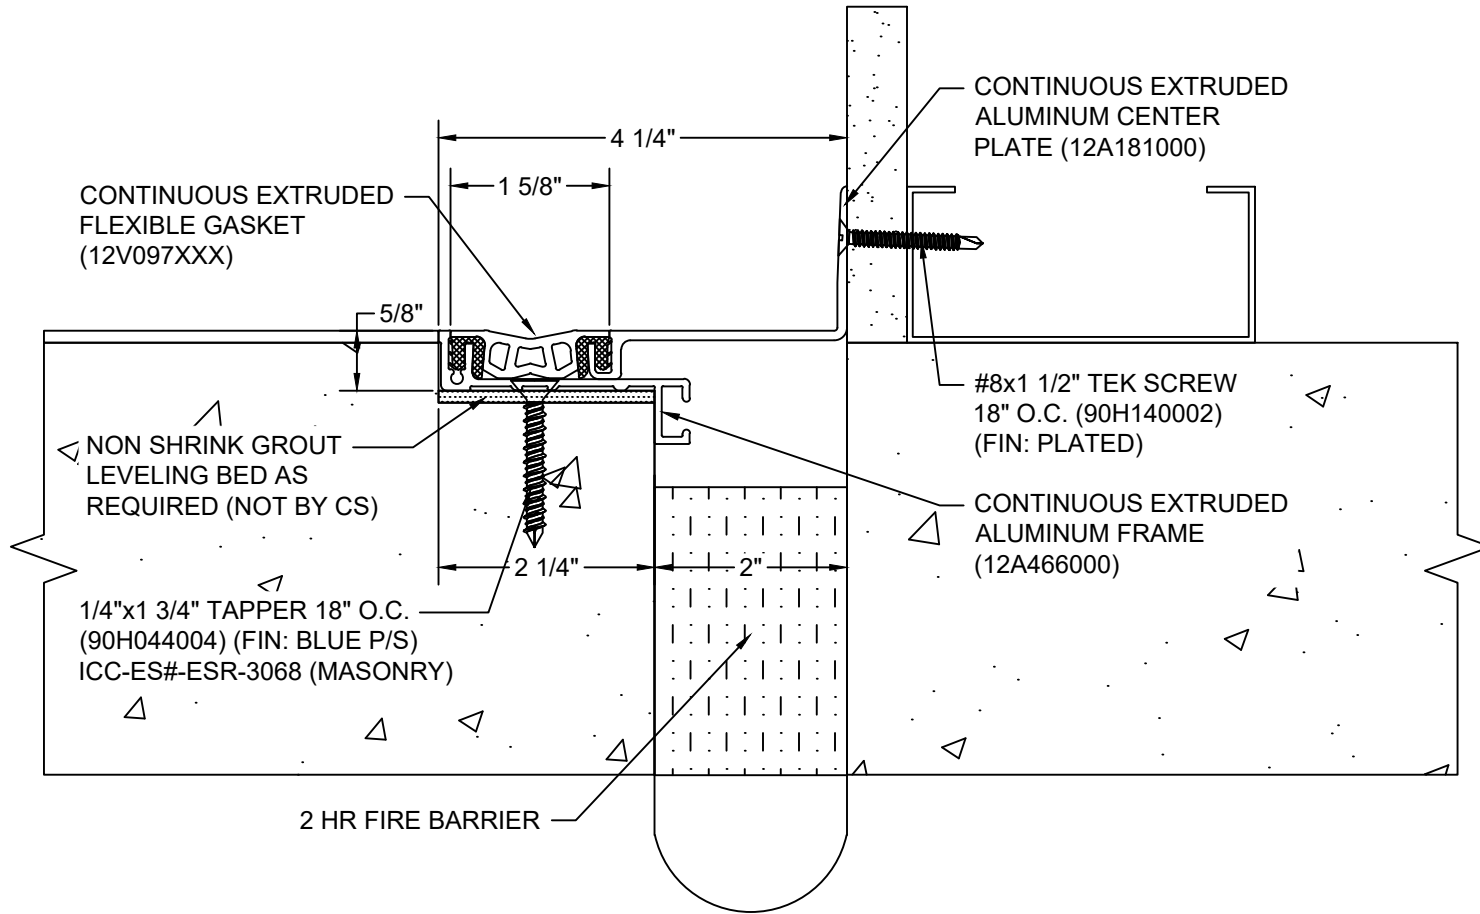

Model: GTPW-200HD W/ FB

CS Construction Specialties®
www.c-sgroup.com
6696 Route 405 Highway, Muncy, PA 17756
Phone: (800) 233-8493 / Fax: (570) 546-8022
895 Lakefront Promenade, Mississauga, Ontario L5E 2C2 Canada
Phone: (888) 895-8955 / Fax: (905) 274-6241

© Copyright 2018 Construction Specialties, Inc.

PROJECT:	SCALE: NTS
CUSTOMER:	DATE:
LOCATION:	JOB NO.:
DRAWN BY:	SHEET NO.: