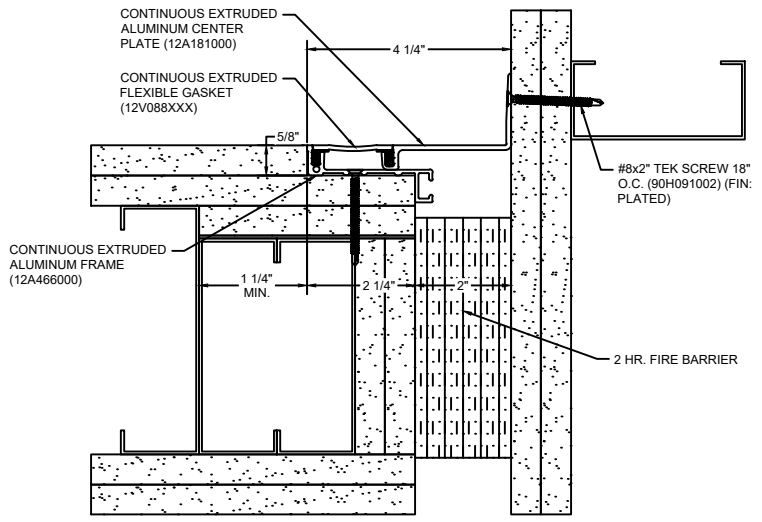

Model: GTWC-200 W/ FB

Construction Specialties®
www.c-sgroup.com
6696 Route 405 Highway, Muncy, PA 17756
Phone: (800) 233-8493 / Fax: (570) 546-8022
895 Lakefront Promenade, Mississauga, Ontario L5E 2C2 Canada
Phone: (888) 895-8955 / Fax: (905) 274-6241

© Copyright 2018 Construction Specialties, Inc.

PROJECT:	SCALE: NTS
CUSTOMER:	DATE:
LOCATION:	JOB NO.:
DRAWN BY:	SHEET NO.: