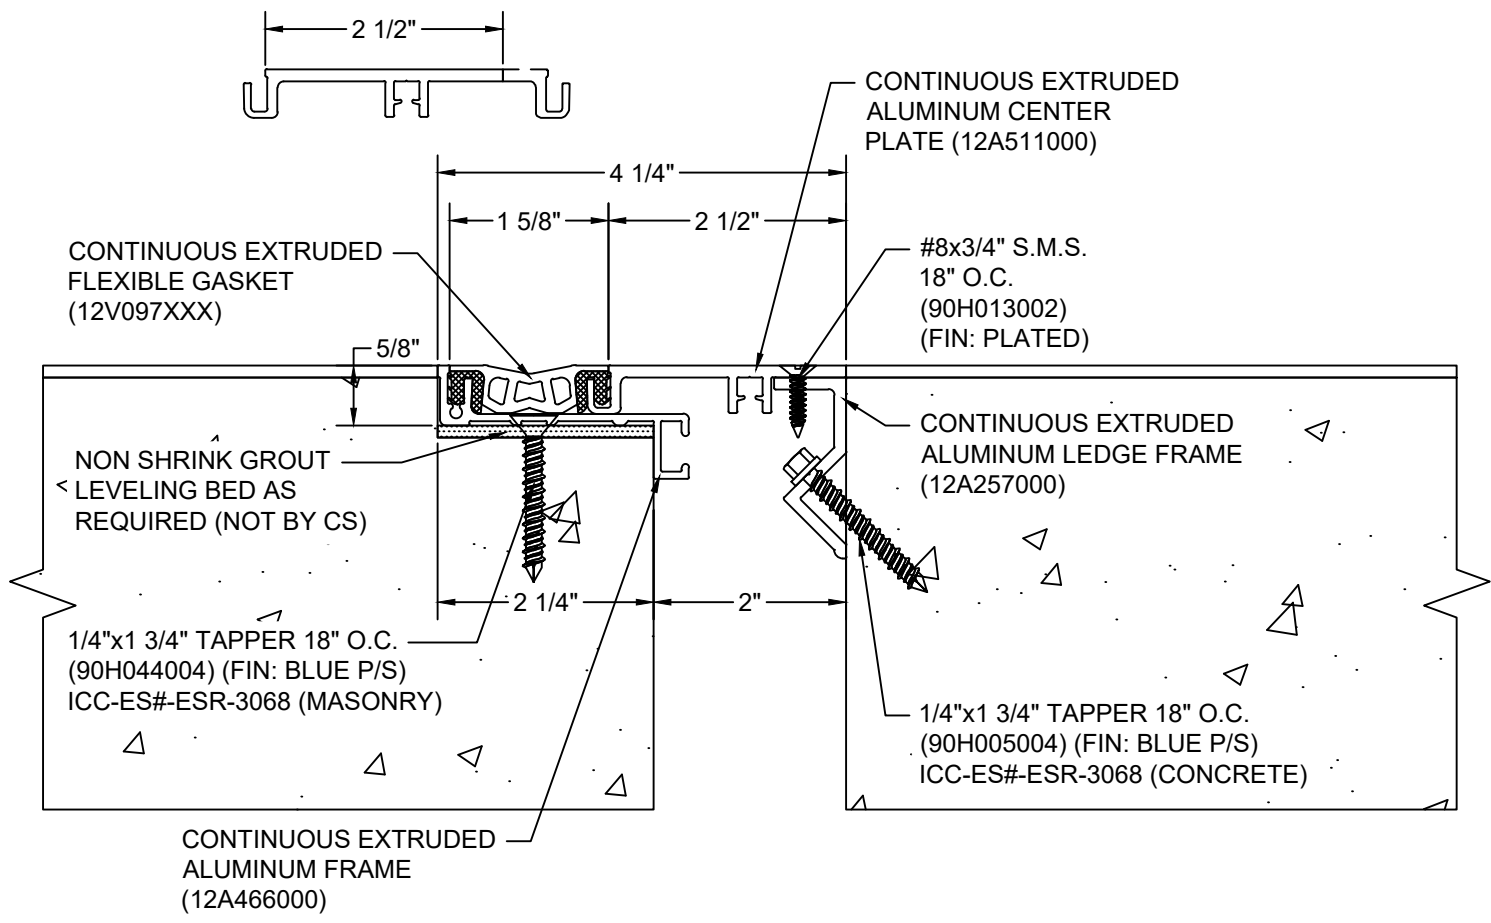

*** CUSTOM COLORS ARE AVAILABLE AT AN ADDITIONAL CHARGE, SUBJECT TO MINIMUM QUANTITIES. ***

Model: GTPM-200

CS Construction Specialties®
www.c-sgroup.com
 6696 Route 405 Highway, Muncy, PA 17756
 Phone: (800) 233-8493 / Fax: (570) 546-8022
 895 Lakefront Promenade, Mississauga, Ontario L5E 2C2 Canada
 Phone: (888) 895-8955 / Fax: (905) 274-6241