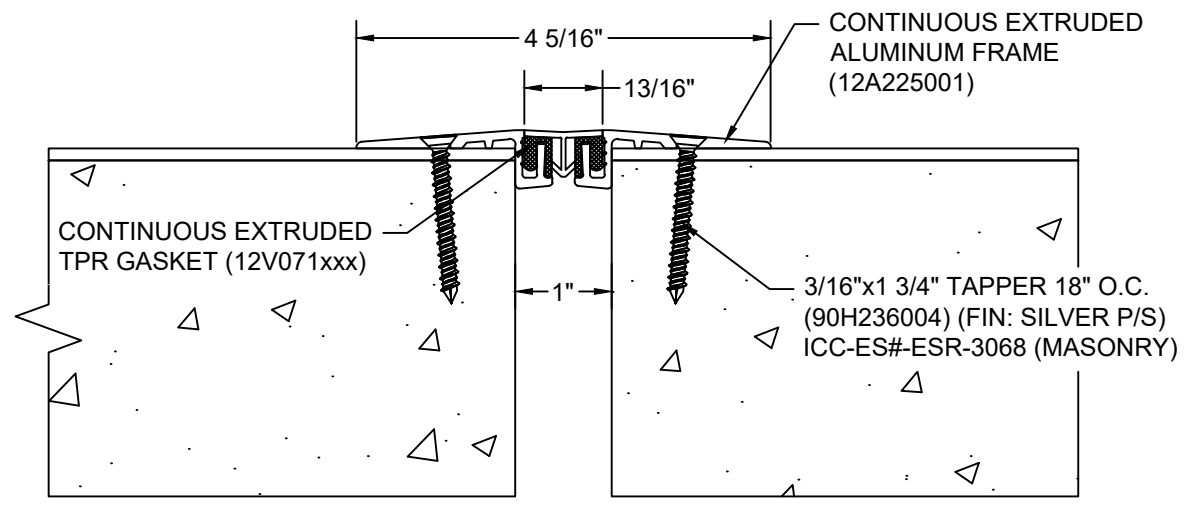

Model: GFS-100

Construction Specialties
www.c-sgroup.com
6696 Route 405 Highway, Muncy, PA 17756
Phone: (800) 233-8493 / Fax: (570) 546-8022

895 Lakefront Promenade, Mississauga, Ontario L5E 2C2 Canada
Phone: (888) 895-8955 / Fax: (905) 274-6241

© Copyright 2016 Construction Specialties, Inc.

PROJECT:	SCALE: NTS
CUSTOMER:	DATE:
LOCATION:	JOB NO.:
DRAWN BY:	SHEET NO.: