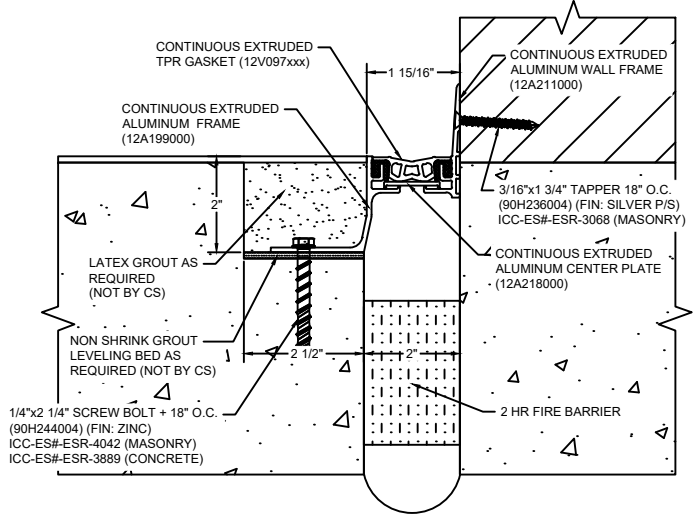

Model: GFTW-200X2 W/ FB

Construction Specialties®

www.c-sgroup.com

6696 Route 405 Highway, Muncy, PA 17756
Phone: (800) 233-8493 / Fax: (570) 546-8022

895 Lakefront Promenade, Mississauga, Ontario L5E 2C2 Canada
Phone: (888) 895-8955 / Fax: (905) 274-6241

© Copyright 2018 Construction Specialties, Inc.

PROJECT:	SCALE: NTS
CUSTOMER:	DATE:
LOCATION:	JOB NO.:
DRAWN BY:	SHEET NO.: