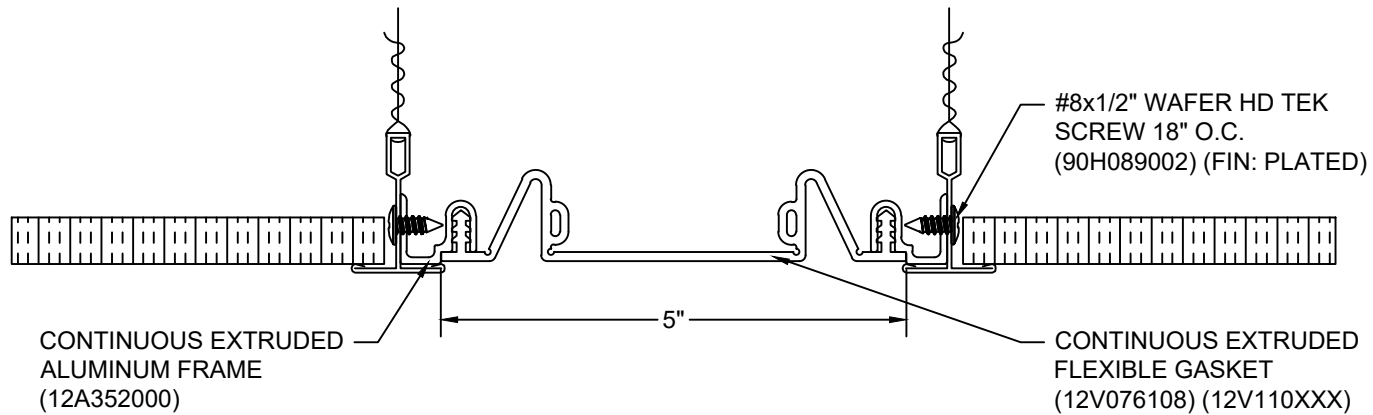

AVAILABLE COLORS:

108 BLACK	270 GREIGE
136 GRAY	232 WHITE

CUSTOM COLORS ARE AVAILABLE AT AN ADDITIONAL CHARGE, SUBJECT TO MINIMUM QUANTITIES.

Model: FCF-500

Construction Specialties
www.c-sgroup.com

6696 Route 405 Highway, Muncy, PA 17756
Phone: (800) 233-8493 / Fax: (570) 546-8022

895 Lakefront Promenade, Mississauga, Ontario L5E 2C2 Canada
Phone: (888) 895-8955 / Fax: (905) 274-6241

DISCLAIMER:

PROJECT:	SCALE: 1:2
CUSTOMER:	DATE:
LOCATION:	JOB NO.:
DRAWN BY:	SHEET NO.: