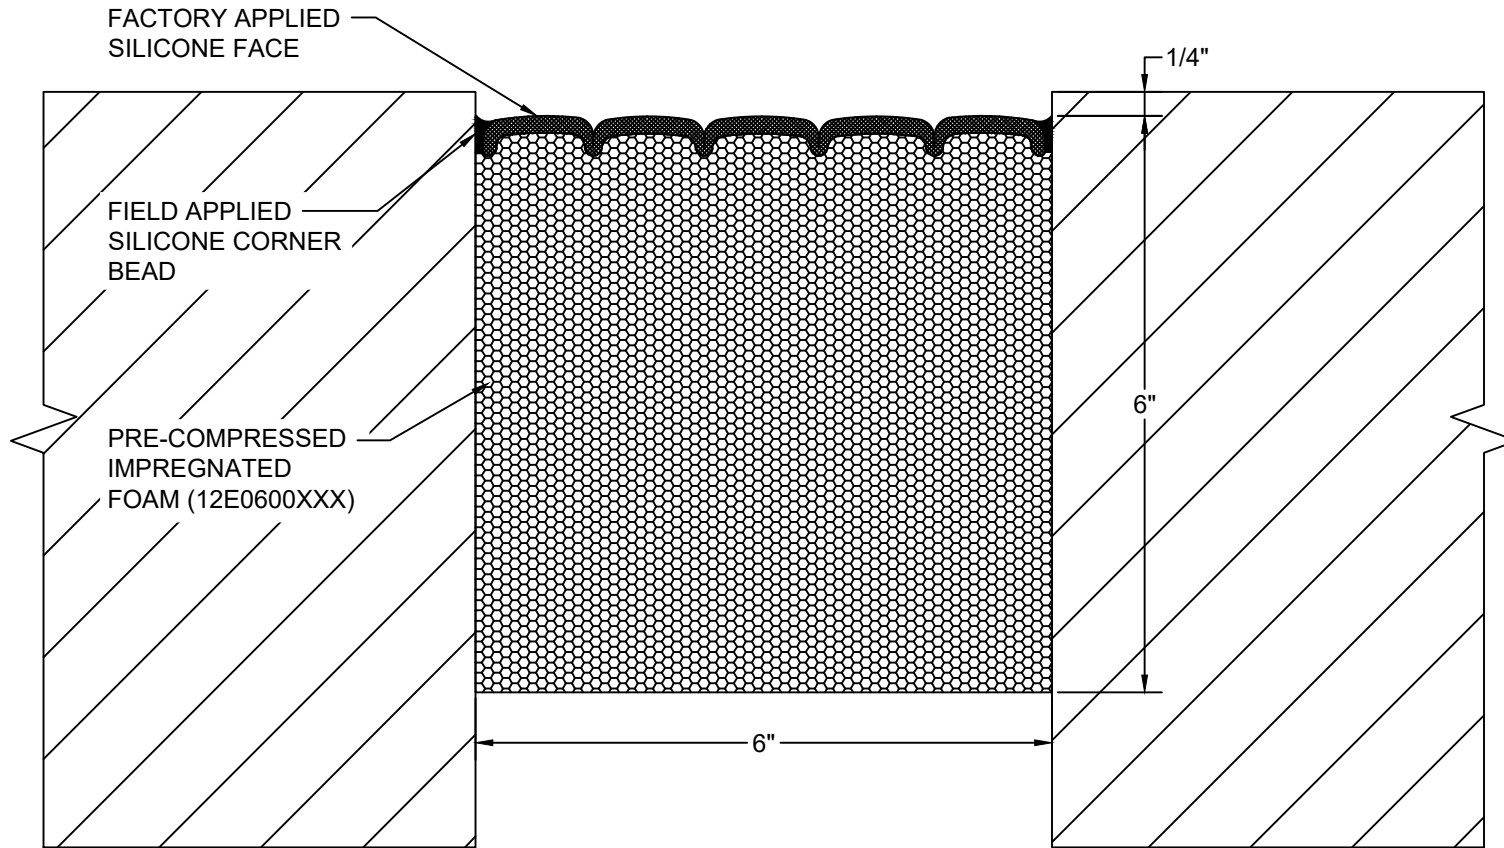

Model: VF-600

CS Construction Specialties®
www.csgroup.com
6696 Route 405 Highway, Muncy, PA 17756
Phone: (800) 233-8493 / Fax: (570) 546-8022
895 Lakefront Promenade, Mississauga, Ontario L5E 2C2 Canada
Phone: (888) 895-8955 / Fax: (905) 274-6241

© Copyright 2018 Construction Specialties, Inc.

PROJECT:	SCALE: NTS
CUSTOMER:	DATE:
LOCATION:	JOB NO.:
DRAWN BY:	SHEET NO.: