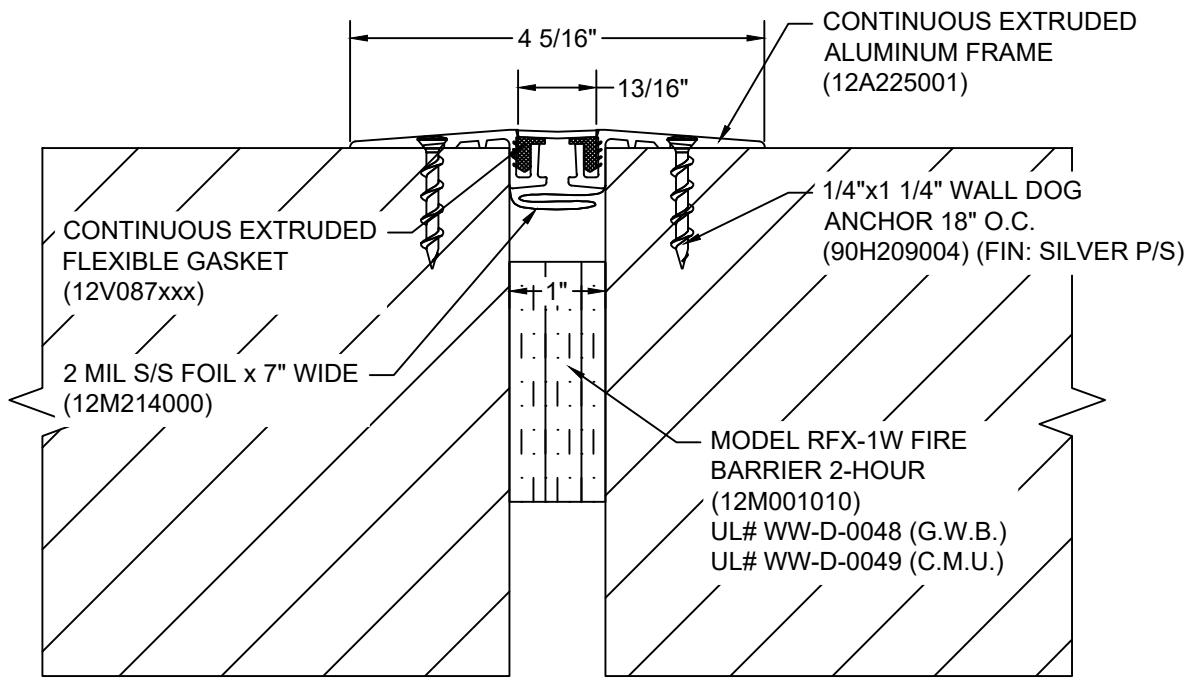

Model: GFS-100WL W/ FB

Construction Specialties
www.c-sgroup.com
6696 Route 405 Highway, Muncy, PA 17756
Phone: (800) 233-8493 / Fax: (570) 546-8022

895 Lakefront Promenade, Mississauga, Ontario L5E 2C2 Canada
Phone: (888) 895-8955 / Fax: (905) 274-6241

© Copyright 2016 Construction Specialties, Inc.

PROJECT:	SCALE: NTS
CUSTOMER:	DATE:
LOCATION:	JOB NO.:
DRAWN BY:	SHEET NO.: