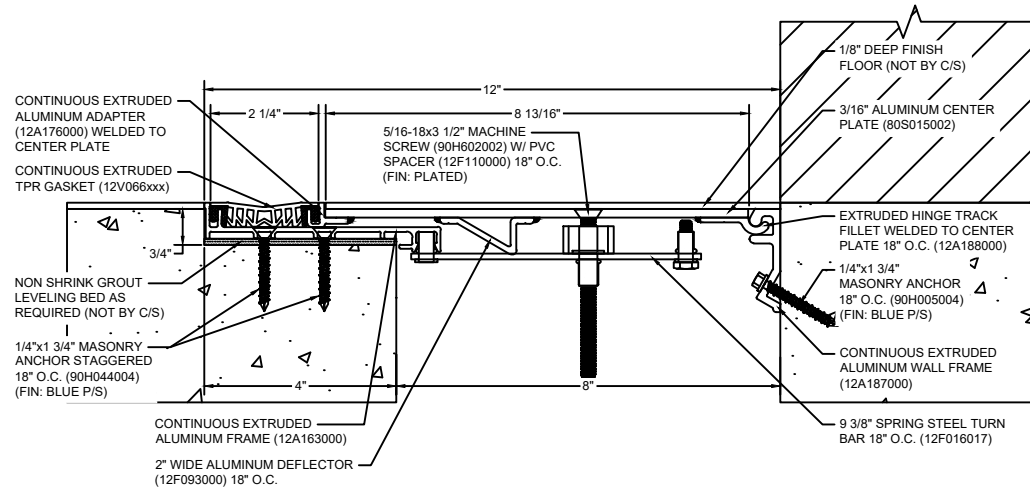

Model: SGRW-800

CS **Construction Specialties®**
www.c-sgroup.com
6696 Route 405 Highway, Muncy, PA 17756
Phone: (800) 233-8493 / Fax: (570) 546-8022

895 Lakefront Promenade, Mississauga, Ontario L5E 2C2 Canada
Phone: (888) 895-8955 / Fax: (905) 274-6241

© Copyright 2018 Construction Specialties, Inc.

PROJECT:	SCALE: NTS
CUSTOMER:	DATE:
LOCATION:	JOB NO.:
DRAWN BY:	SHEET NO.: