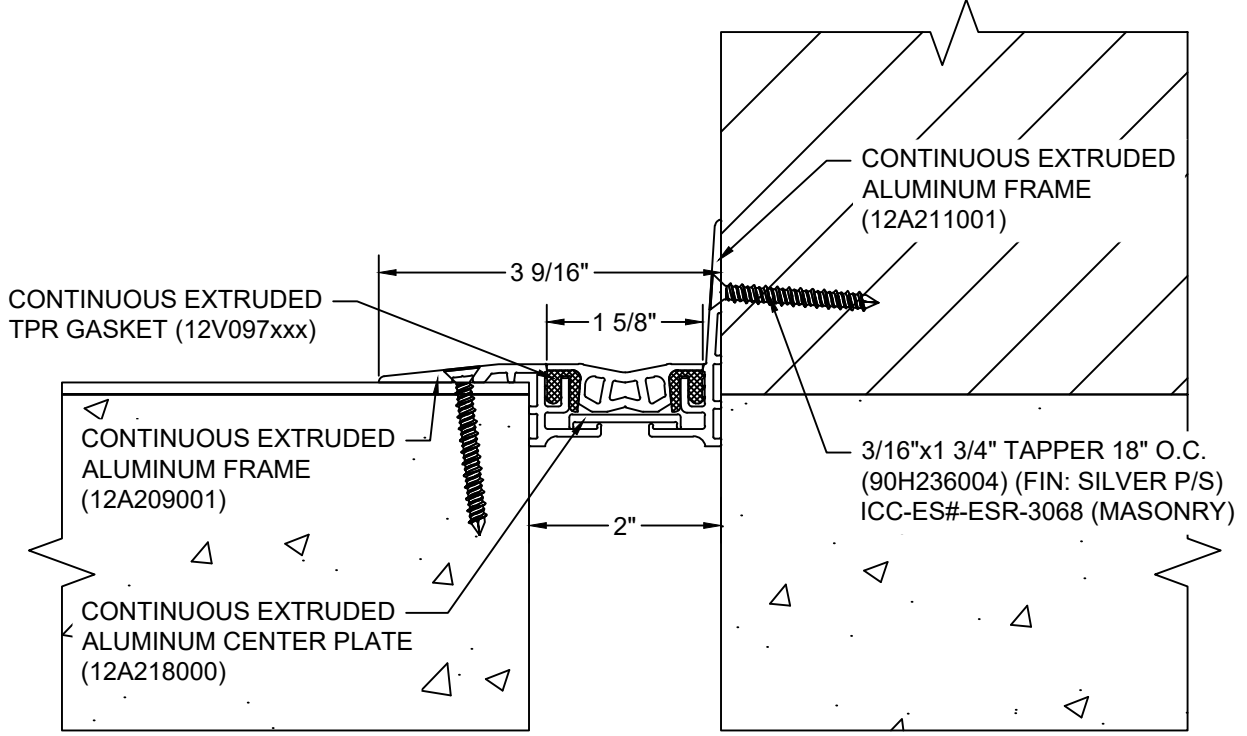

Model: GFSW-200

Construction Specialties®
www.c-sgroup.com
6696 Route 405 Highway, Muncy, PA 17756
Phone: (800) 233-8493 / Fax: (570) 546-8022

895 Lakefront Promenade, Mississauga, Ontario L5E 2C2 Canada
Phone: (888) 895-8955 / Fax: (905) 274-6241

© Copyright 2016 Construction Specialties, Inc.

PROJECT:	SCALE: NTS
CUSTOMER:	DATE:
LOCATION:	JOB NO.:
DRAWN BY:	SHEET NO.: