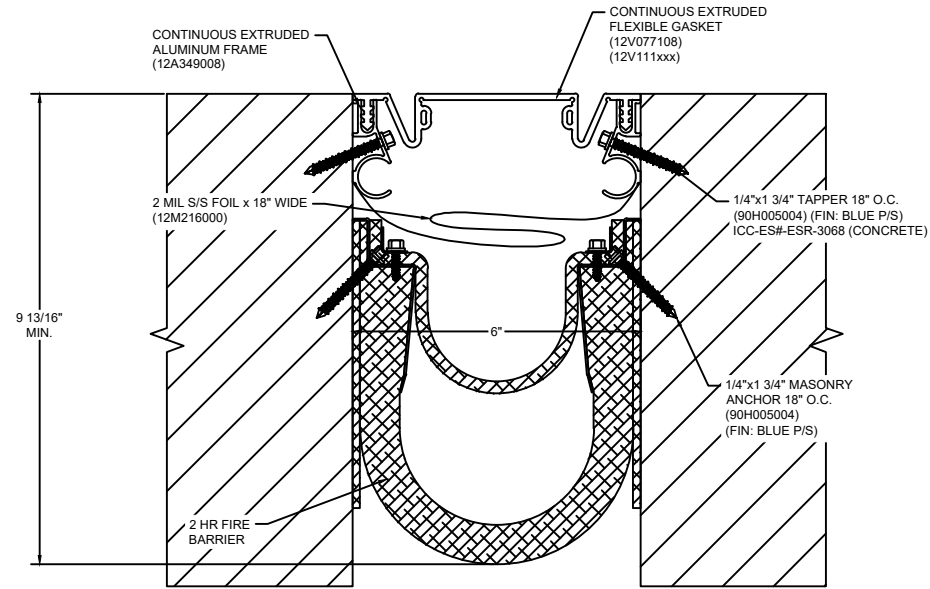

Model: FWF-600M W/ FB

CS **Construction Specialties®**
www.c-sgroup.com
6696 Route 405 Highway, Muncy, PA 17756
Phone: (800) 233-8493 / Fax: (570) 546-8022
895 Lakefront Promenade, Mississauga, Ontario L5E 2C2 Canada
Phone: (888) 895-8955 / Fax: (905) 274-6241

© Copyright 2018 Construction Specialties, Inc.

PROJECT:	SCALE: NTS
CUSTOMER:	DATE:
LOCATION:	JOB NO.:
DRAWN BY:	SHEET NO.: