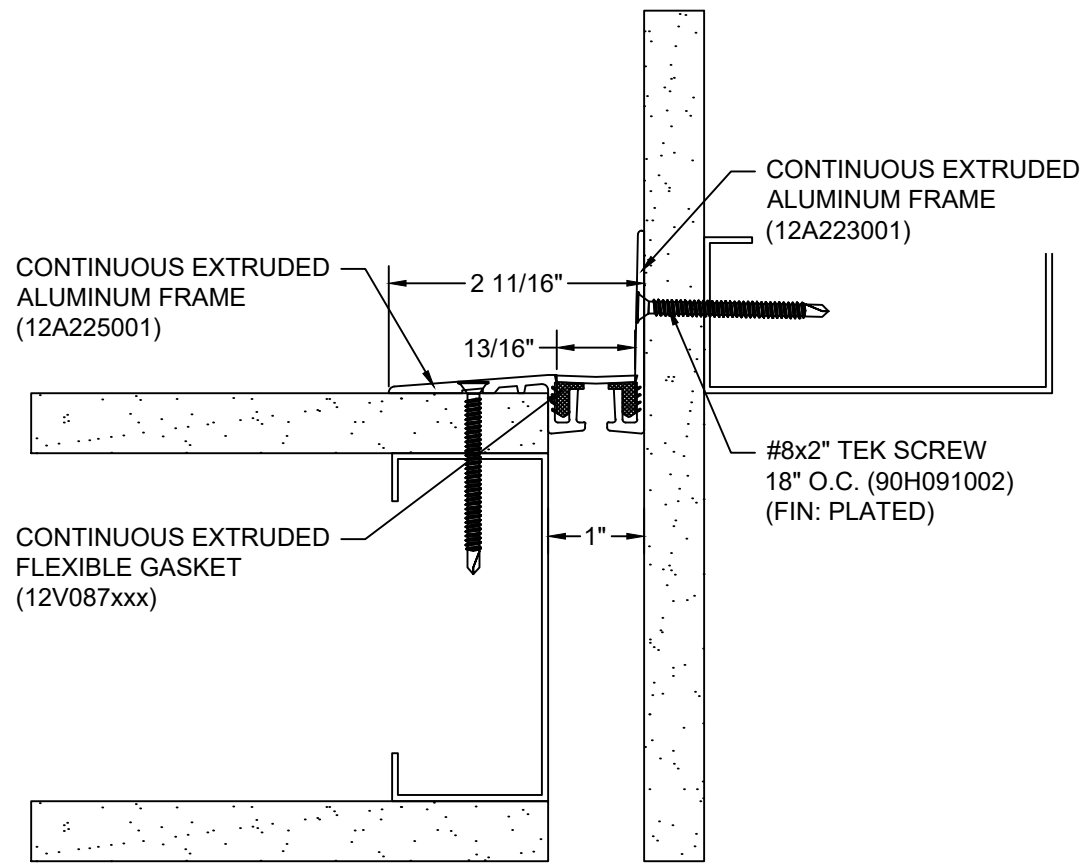

Model: GFSW-100WL

CS **Construction Specialties**®
www.c-sgroup.com
6696 Route 405 Highway, Muncy, PA 17756
Phone: (800) 233-8493 / Fax: (570) 546-8022

895 Lakefront Promenade, Mississauga, Ontario L5E 2C2 Canada
Phone: (888) 895-8955 / Fax: (905) 274-6241

© Copyright 2016 Construction Specialties, Inc.

PROJECT:	SCALE: NTS
CUSTOMER:	DATE:
LOCATION:	JOB NO.:
DRAWN BY:	SHEET NO.: