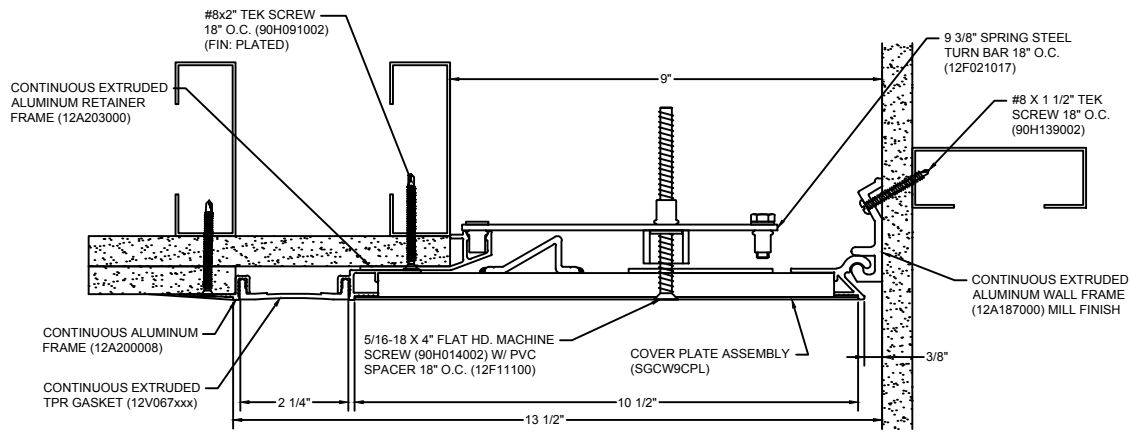

108 BLACK 232 WHITE **AVAILABLE COLORS:** 270 GREIGE 136 GRAY

*** CUSTOM COLORS ARE AVAILABLE AT AN ADDITIONAL CHARGE, SUBJECT TO MINIMUM QUANTITIES. ***

Model: SGWC-900

CS Construction Specialties®
www.c-sgroup.com
 6696 Route 405 Highway, Muncy, PA 17756
 Phone: (800) 233-8493 / Fax: (570) 546-8022