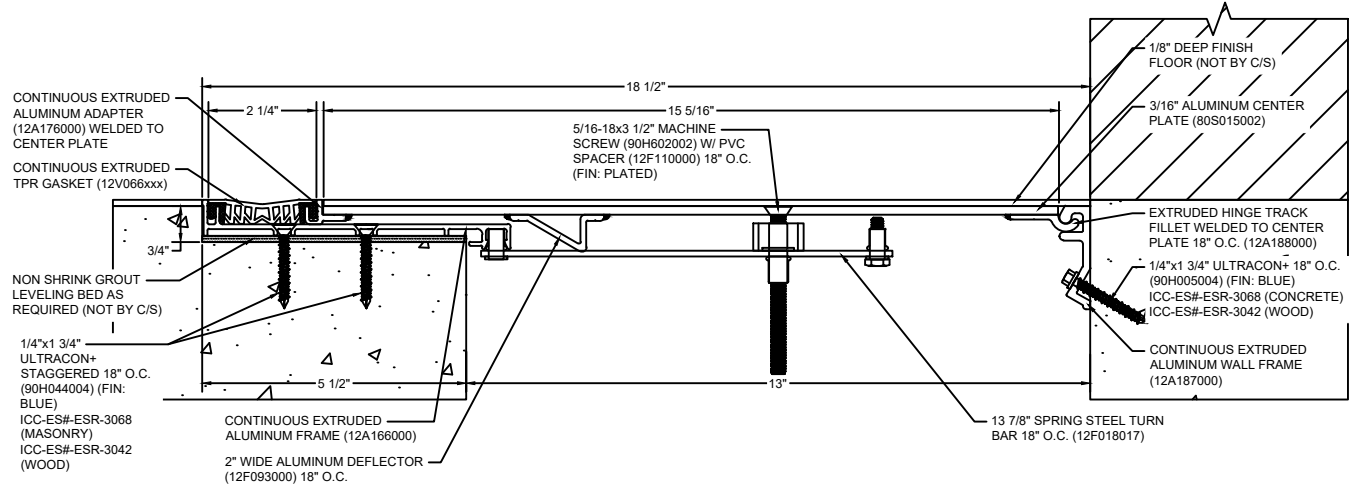

Model: SGRW-1300

Construction Specialties®
www.c-sgroup.com
6696 Route 405 Highway, Muncy, PA 17756
Phone: (800) 233-8493 / Fax: (570) 546-8022
895 Lakefront Promenade, Mississauga, Ontario L5E 2C2 Canada
Phone: (888) 895-8955 / Fax: (905) 274-6241

© Copyright 2018 Construction Specialties, Inc.

PROJECT:	SCALE: NTS
CUSTOMER:	DATE:
LOCATION:	JOB NO.:
DRAWN BY:	SHEET NO.: