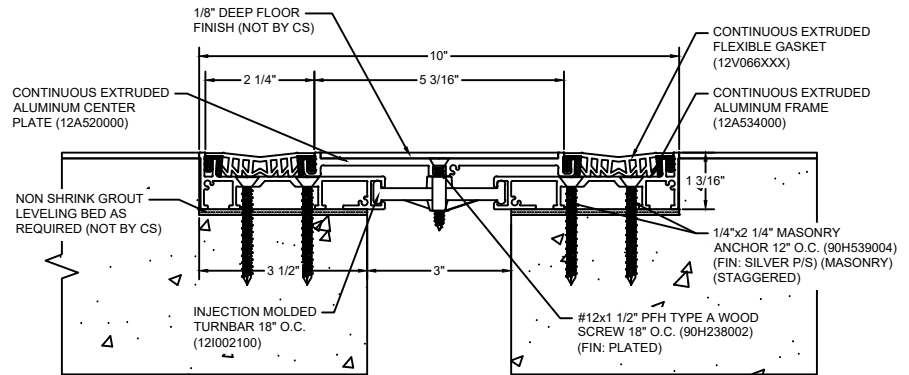

Model: DGTR-300

CS Construction Specialties®
www.c-sgroup.com
6696 Route 405 Highway, Muncy, PA 17756
Phone: (800) 233-8493 / Fax: (570) 546-8022
895 Lakefront Promenade, Mississauga, Ontario L5E 2C2 Canada
Phone: (888) 895-8955 / Fax: (905) 274-6241

© Copyright 2018 Construction Specialties, Inc.

PROJECT:	SCALE: NTS
CUSTOMER:	DATE:
LOCATION:	JOB NO.:
DRAWN BY:	SHEET NO.: