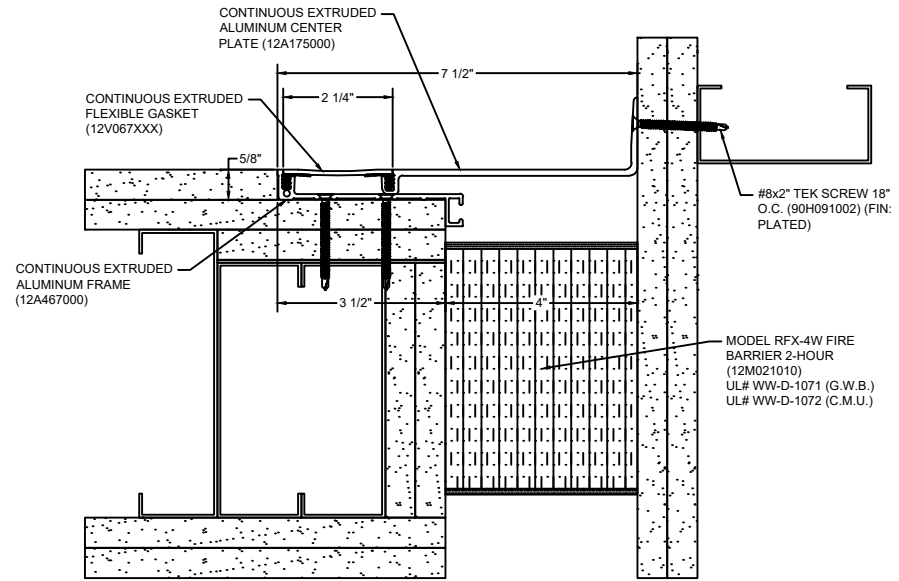

Model: GTWC-400 W/ FB

Construction Specialties
www.c-sgroup.com
6696 Route 405 Highway, Muncy, PA 17756
Phone: (800) 233-8493 / Fax: (570) 546-8022

895 Lakefront Promenade, Mississauga, Ontario L5E 2C2 Canada
Phone: (888) 895-8955 / Fax: (905) 274-6241

© Copyright 2016 Construction Specialties, Inc.

PROJECT:	SCALE: NTS
CUSTOMER:	DATE:
LOCATION:	JOB NO.:
DRAWN BY:	SHEET NO.: