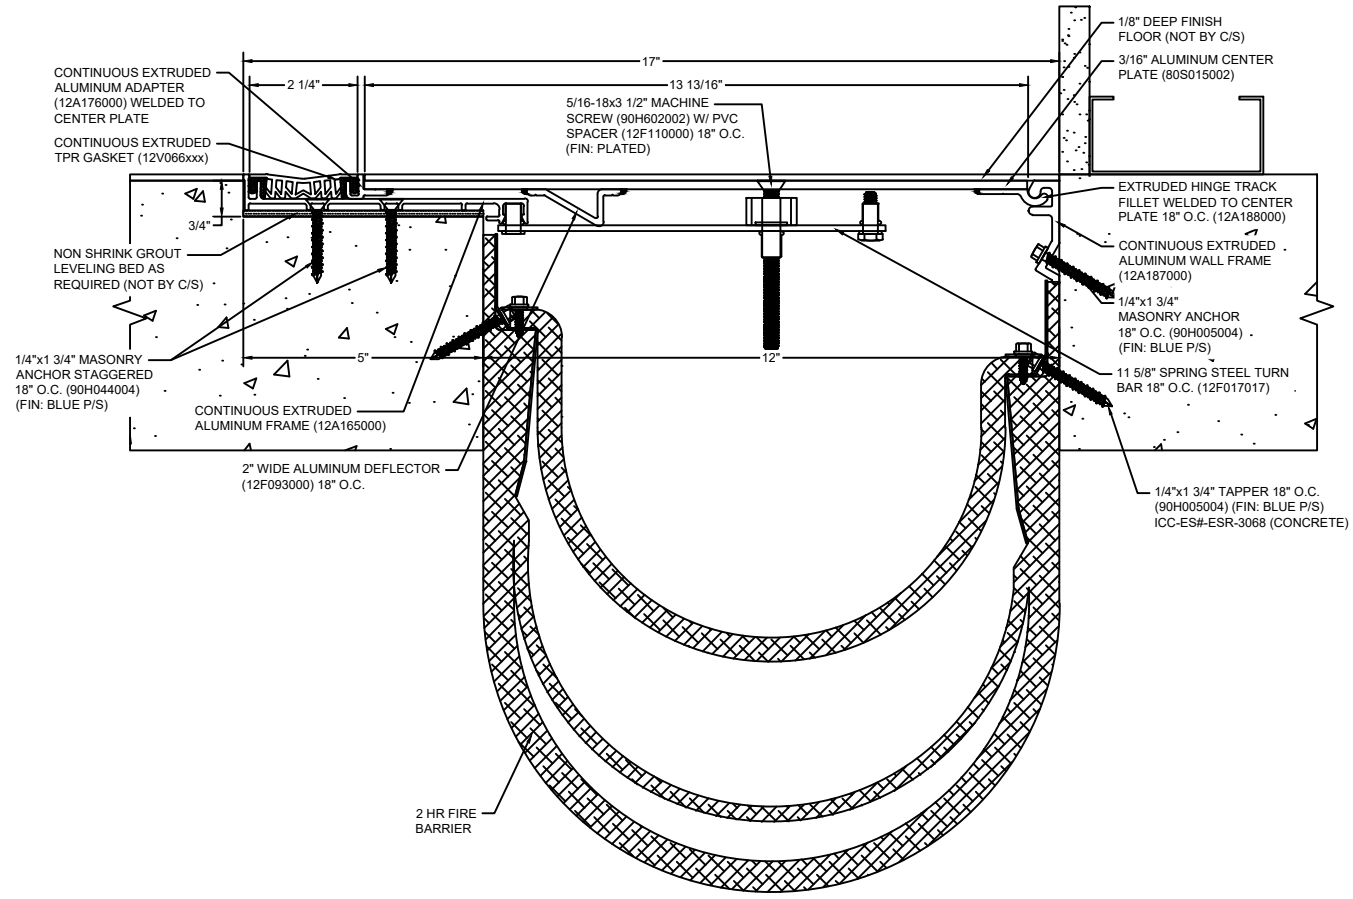

Model: SGRW-1200 W/ FB

Construction Specialties®

www.c-sgroup.com

6696 Route 405 Highway, Muncy, PA 17756
Phone: (800) 233-8493 / Fax: (570) 546-8022

895 Lakefront Promenade, Mississauga, Ontario L5E 2C2 Canada
Phone: (888) 895-8955 / Fax: (905) 274-6241

© Copyright 2018 Construction Specialties, Inc.

PROJECT:	SCALE: NTS
CUSTOMER:	DATE:
LOCATION:	JOB NO.:
DRAWN BY:	SHEET NO.: