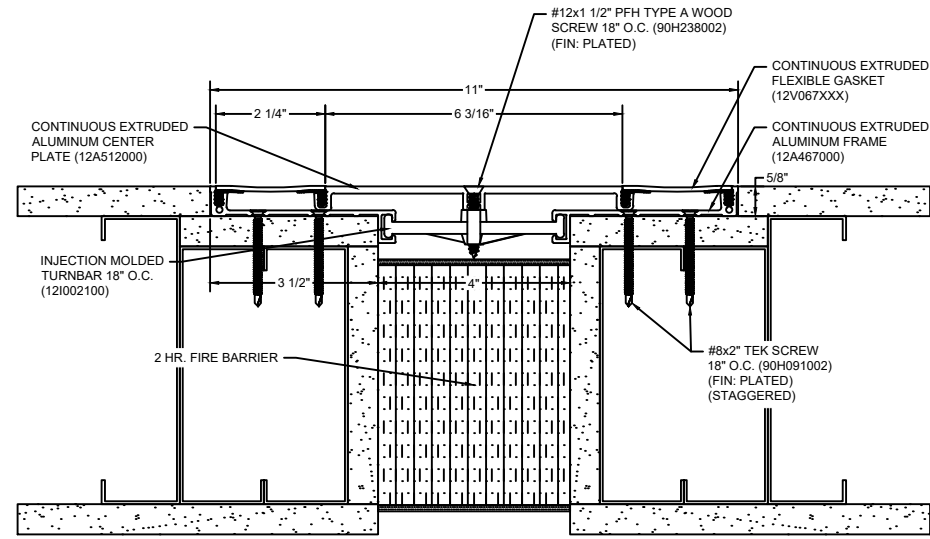

Model: GTW-400 W/ FB

Construction Specialties®
www.c-sgroup.com
6696 Route 405 Highway, Muncy, PA 17756
Phone: (800) 233-8493 / Fax: (570) 546-8022
895 Lakefront Promenade, Mississauga, Ontario L5E 2C2 Canada
Phone: (888) 895-8955 / Fax: (905) 274-6241

© Copyright 2018 Construction Specialties, Inc.

PROJECT:	SCALE: NTS
CUSTOMER:	DATE:
LOCATION:	JOB NO.:
DRAWN BY:	SHEET NO.: