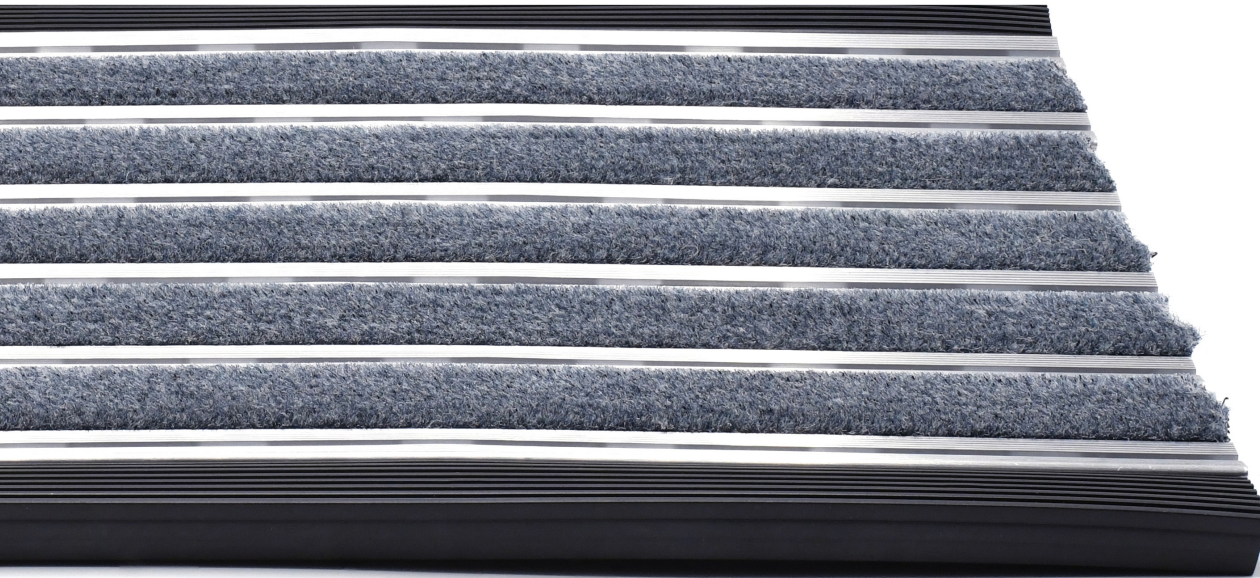

**Pedimat®**

Model Pedimat M1

Keep floors clean and enhance entranceways with the industry-proven Pedimat entry mat system. Pedimat entrance matting is engineered for quiet performance, thanks to the combination of aluminum rails and hinge connectors, allowing them to be rolled up for easy cleaning and maintenance. These long-lasting entry mats can be recessed or surface mounted and are available in an exceptional array of finish options to match any décor.

### Advantages

- Traps tracked in dirt and water
- Slip-resistant
- Enhances traction
- Long-lasting
- Rolls back for easy cleaning
- Recessed and surface mounted options
- Easily replace rails (Patent Pending)