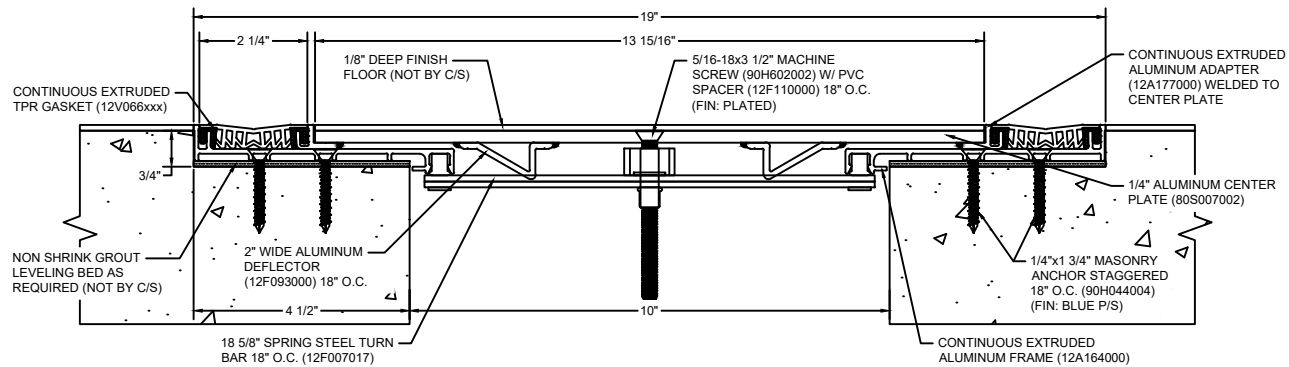

Model: SGR-1000

Construction Specialties®
www.c-sgroup.com
6696 Route 405 Highway, Muncy, PA 17756
Phone: (800) 233-8493 / Fax: (570) 546-8022
895 Lakefront Promenade, Mississauga, Ontario L5E 2C2 Canada
Phone: (888) 895-8955 / Fax: (905) 274-6241

© Copyright 2018 Construction Specialties, Inc.

PROJECT:	SCALE: NTS
CUSTOMER:	DATE:
LOCATION:	JOB NO.:
DRAWN BY:	SHEET NO.: