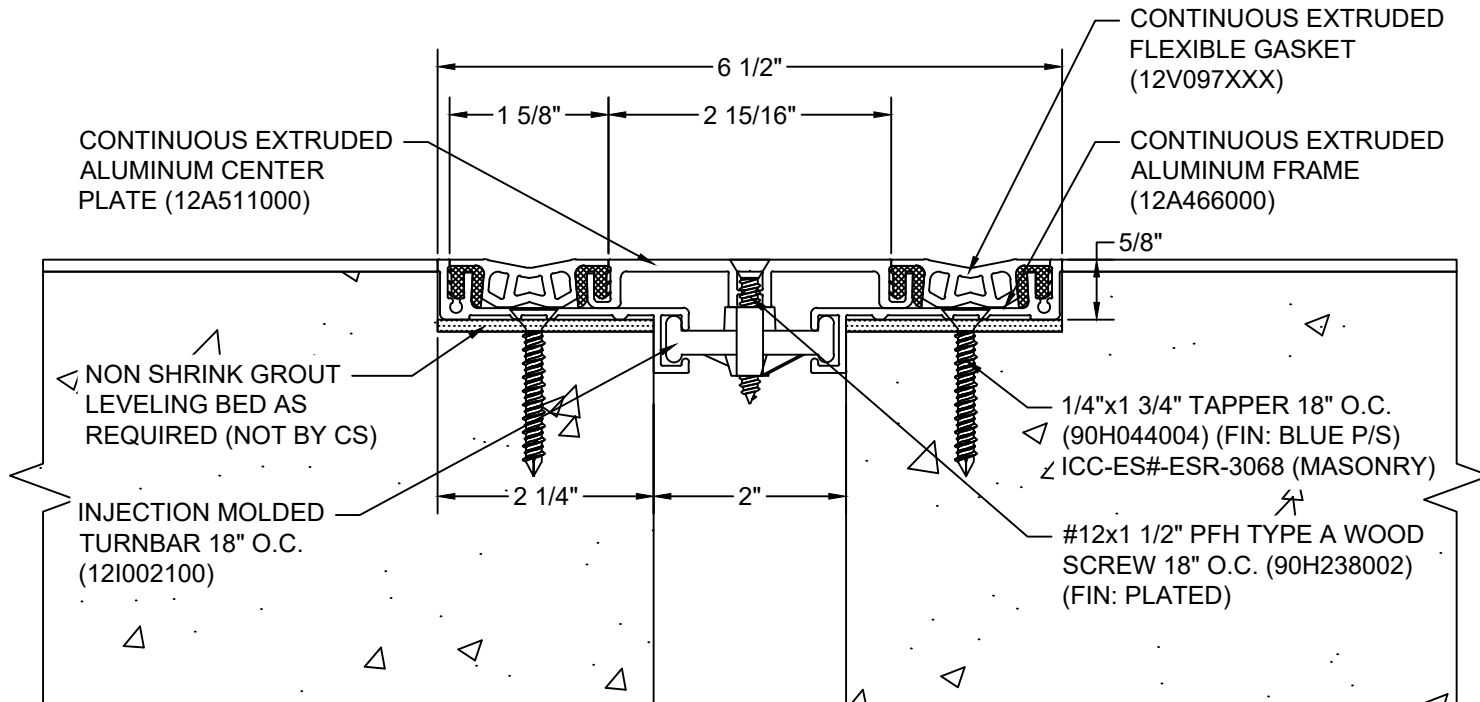

Model: GTP-200

CS Construction Specialties®
www.c-sgroup.com
6696 Route 405 Highway, Muncy, PA 17756
Phone: (800) 233-8493 / Fax: (570) 546-8022
895 Lakefront Promenade, Mississauga, Ontario L5E 2C2 Canada
Phone: (888) 895-8955 / Fax: (905) 274-6241

© Copyright 2018 Construction Specialties, Inc.

PROJECT:	SCALE: NTS
CUSTOMER:	DATE:
LOCATION:	JOB NO.:
DRAWN BY:	SHEET NO.: