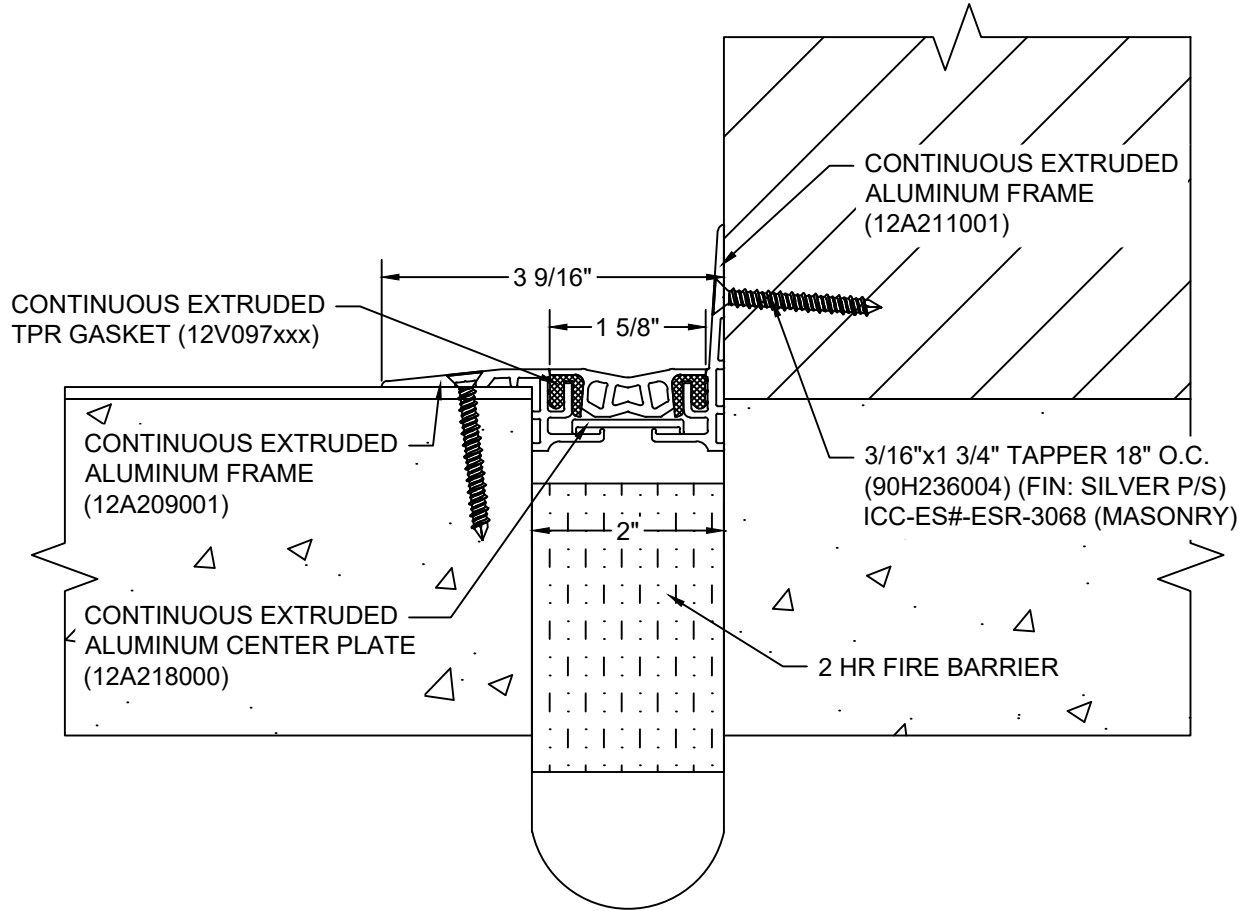

Model: GFSW-200 W/ FB

CS **Construction Specialties®**
www.c-sgroup.com
6696 Route 405 Highway, Muncy, PA 17756
Phone: (800) 233-8493 / Fax: (570) 546-8022
895 Lakefront Promenade, Mississauga, Ontario L5E 2C2 Canada
Phone: (888) 895-8955 / Fax: (905) 274-6241

© Copyright 2018 Construction Specialties, Inc.

PROJECT:	SCALE: NTS
CUSTOMER:	DATE:
LOCATION:	JOB NO.:
DRAWN BY:	SHEET NO.: