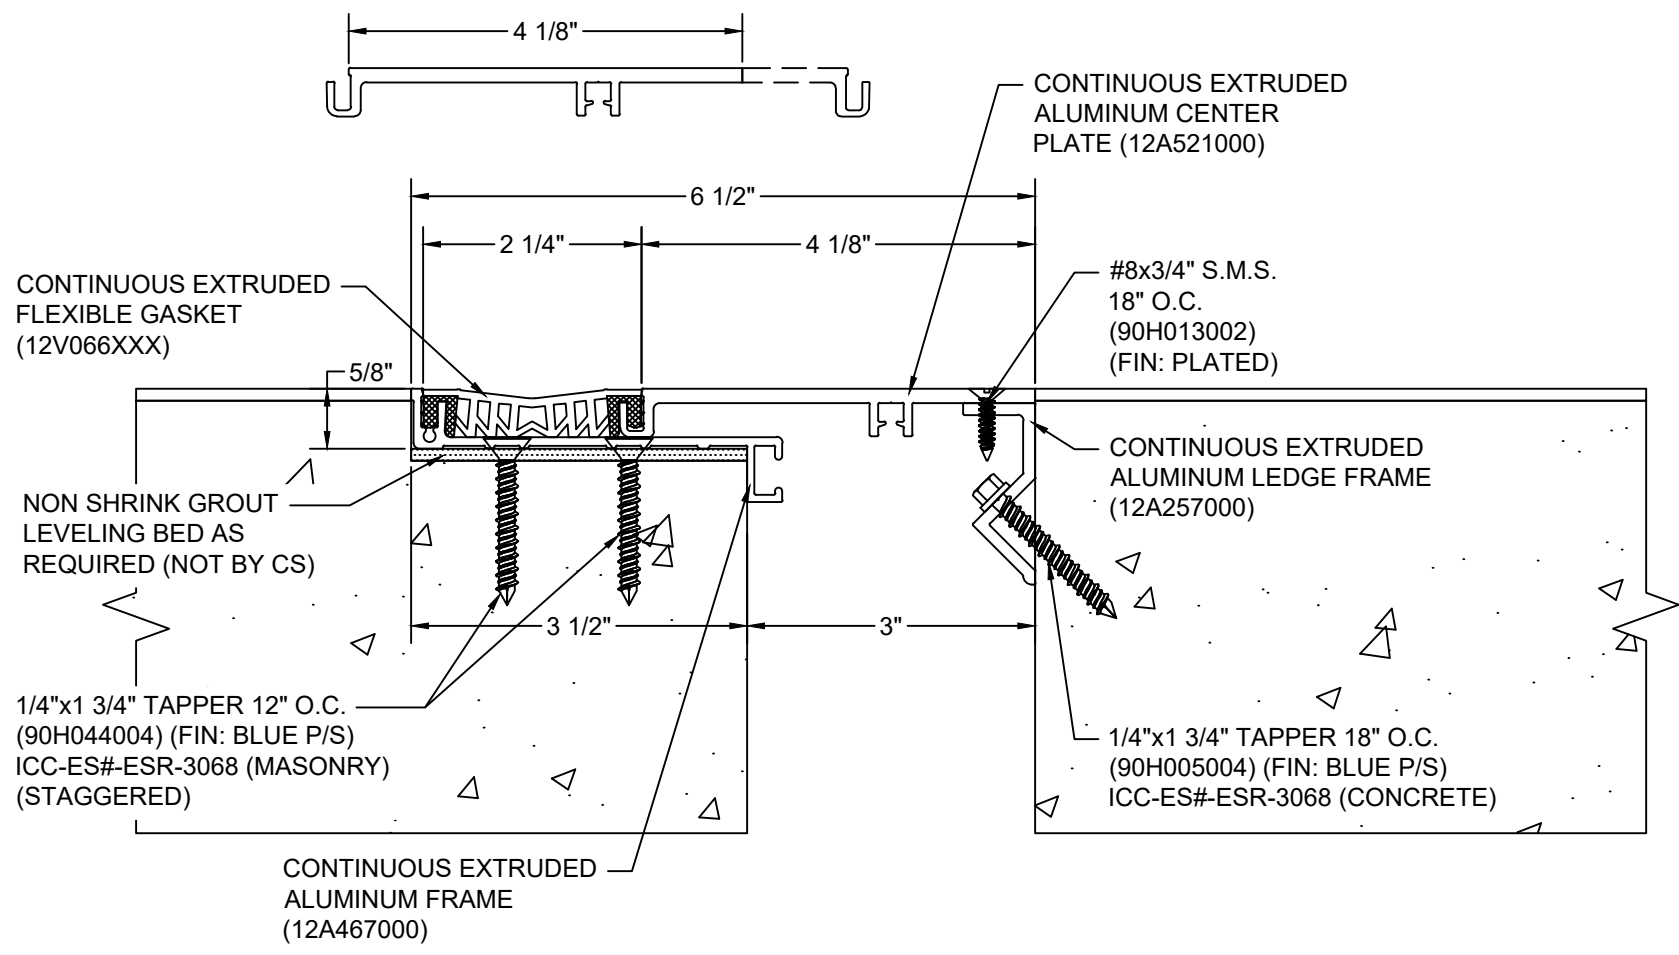

*** CUSTOM COLORS ARE AVAILABLE AT AN ADDITIONAL CHARGE, SUBJECT TO MINIMUM QUANTITIES. ***

Model: GTPM-300

Construction Specialties®
www.c-sgroup.com
 6696 Route 405 Highway, Muncy, PA 17756
 Phone: (800) 233-8493 / Fax: (570) 546-8022
 895 Lakefront Promenade, Mississauga, Ontario L5E 2C2 Canada
 Phone: (888) 895-8955 / Fax: (905) 274-6241