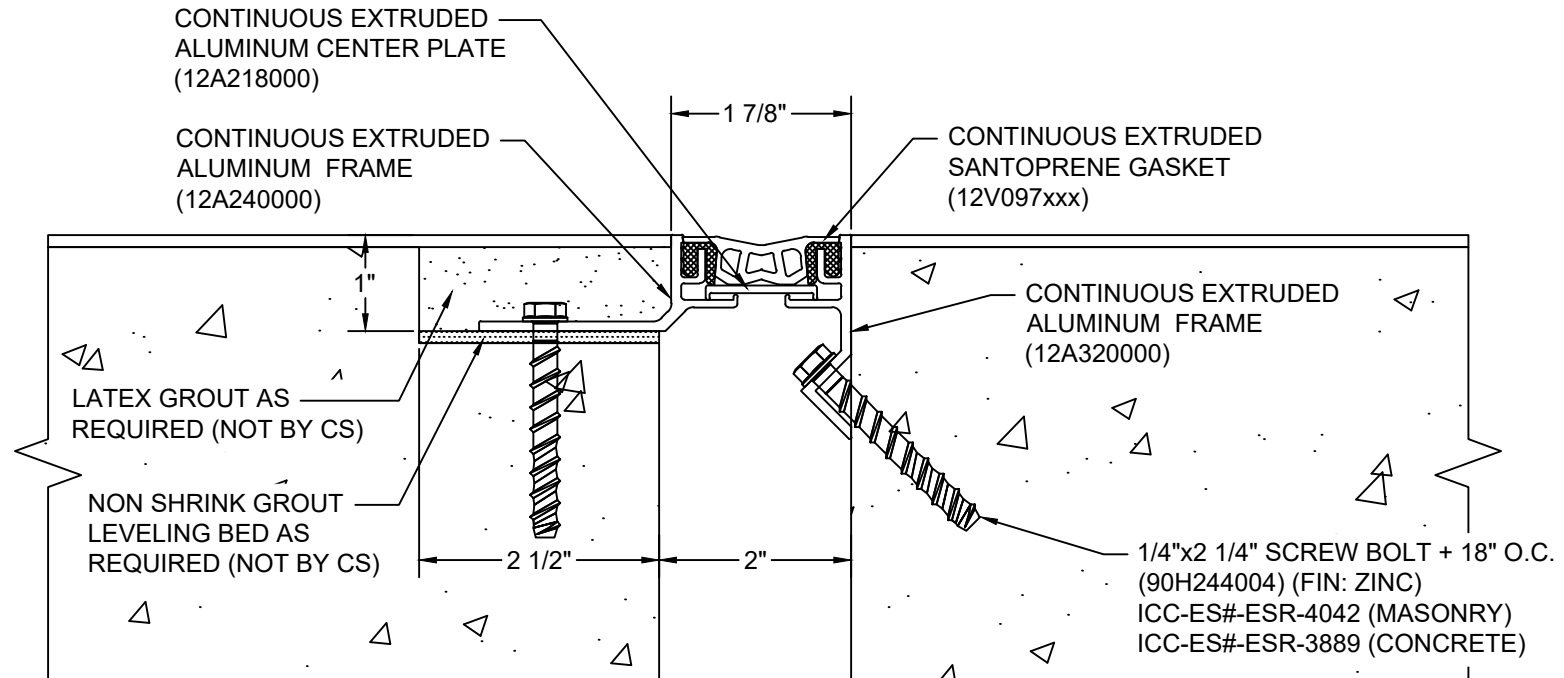

Model: GFT-200X1M

Construction Specialties
www.c-sgroup.com

6696 Route 405 Highway, Muncy, PA 17756
Phone: (800) 233-8493 / Fax: (570) 546-8022

895 Lakefront Promenade, Mississauga, Ontario L5E 2C2 Canada
Phone: (888) 895-8955 / Fax: (905) 274-6241

© Copyright 2016 Construction Specialties, Inc.

PROJECT:	SCALE: NTS
CUSTOMER:	DATE:
LOCATION:	JOB NO.:
DRAWN BY:	SHEET NO.: