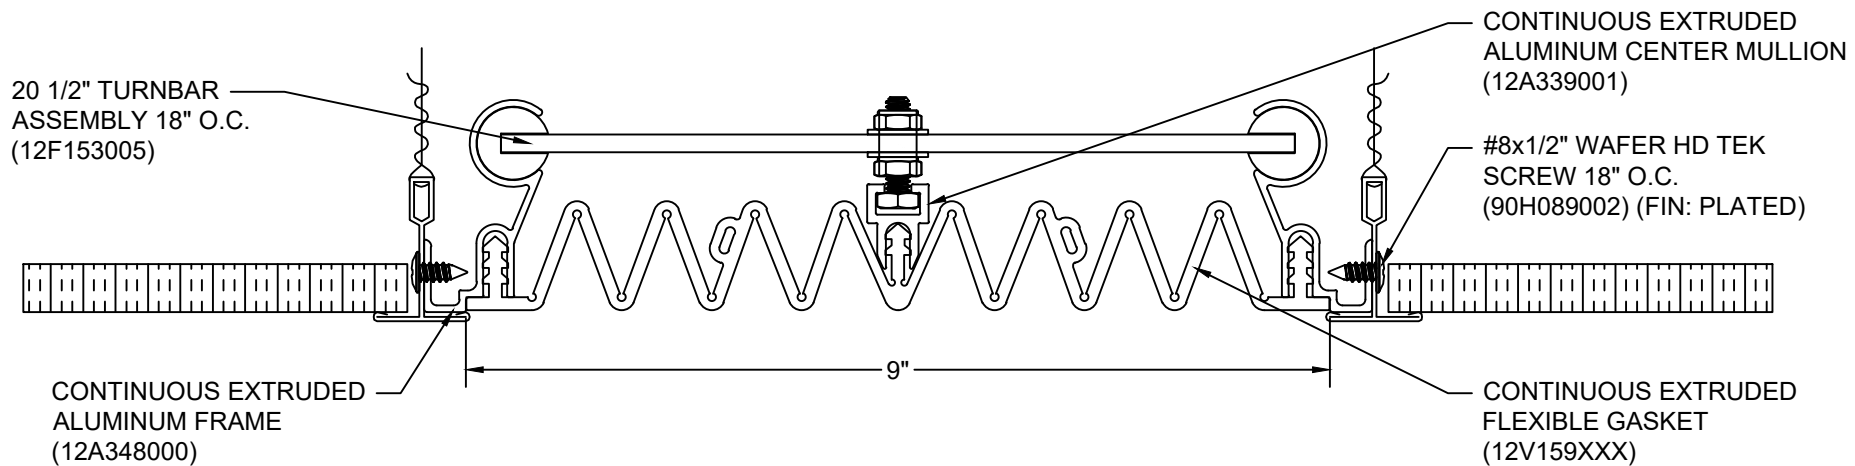

108 BLACK

232 WHITE

AVAILABLE COLORS:

270 GREIGE

136 GRAY

Model: FCS-900

Construction Specialties

www.c-sgroup.com

6696 Route 405 Highway, Muncy, PA 17756
Phone: (800) 233-8493 / Fax: (570) 546-8022

895 Lakefront Promenade, Mississauga, Ontario L5E 2C2 Canada
Phone: (888) 895-8955 / Fax: (905) 274-6241

© Copyright 2016 Construction Specialties, Inc.

PROJECT:	SCALE: NTS
CUSTOMER:	DATE:
LOCATION:	JOB NO.:
DRAWN BY:	SHEET NO.: