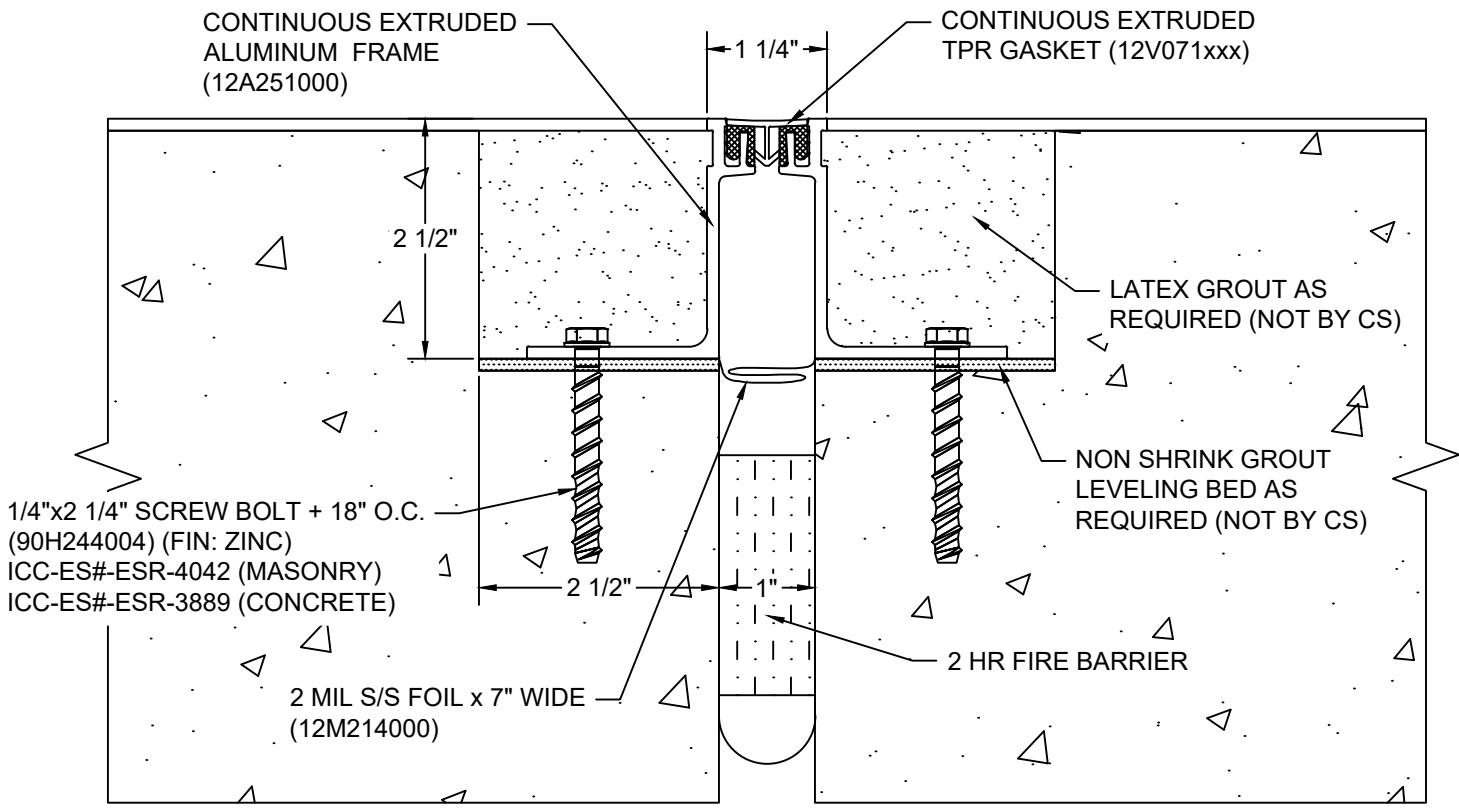

Model: GFT-100X2.5 W/ FB

Construction Specialties®
www.csgroup.com
6696 Route 405 Highway, Muncy, PA 17756
Phone: (800) 233-8493 / Fax: (570) 546-8022
895 Lakefront Promenade, Mississauga, Ontario L5E 2C2 Canada
Phone: (888) 895-8955 / Fax: (905) 274-6241

© Copyright 2018 Construction Specialties, Inc.

PROJECT:	SCALE: NTS
CUSTOMER:	DATE:
LOCATION:	JOB NO.:
DRAWN BY:	SHEET NO.: