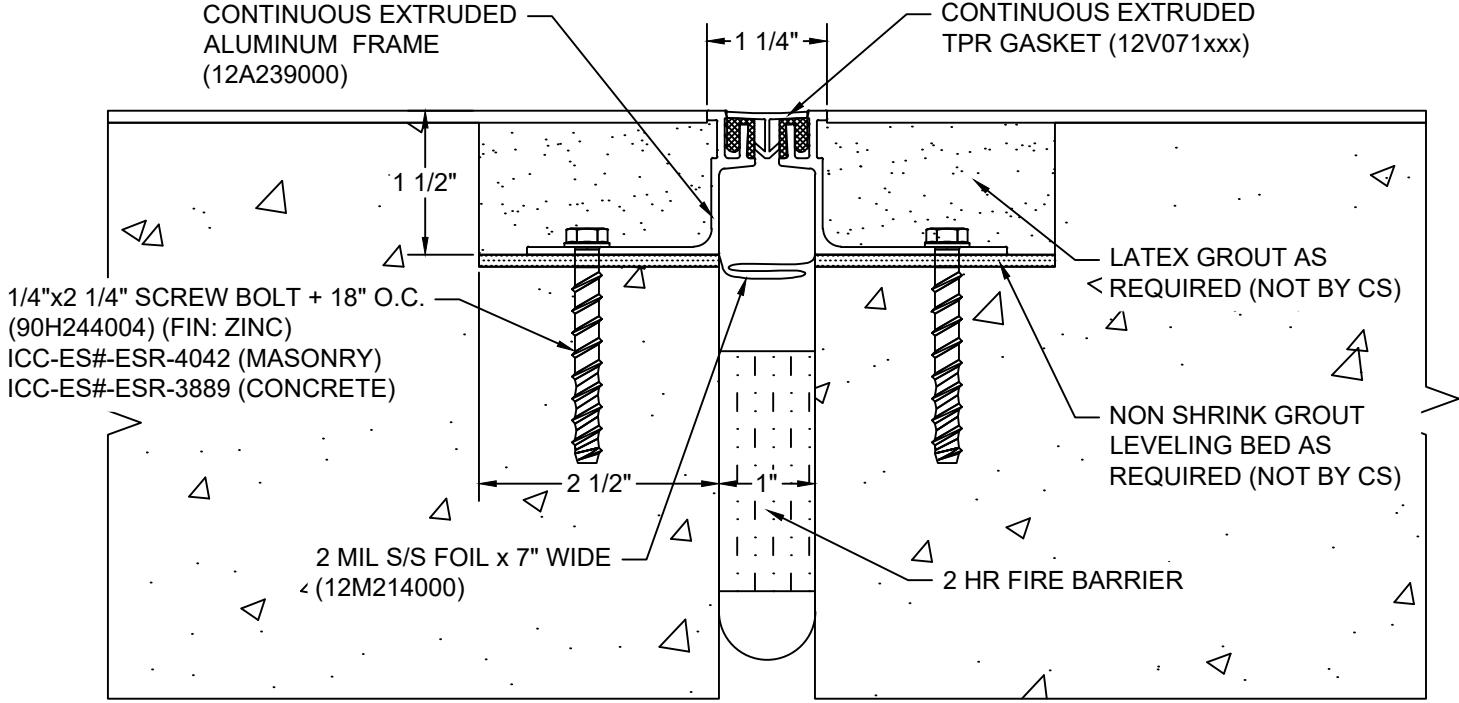

Model: GFT-100X1.5 W/ FB

CS Construction Specialties®
www.c-sgroup.com
6696 Route 405 Highway, Muncy, PA 17756
Phone: (800) 233-8493 / Fax: (570) 546-8022
895 Lakefront Promenade, Mississauga, Ontario L5E 2C2 Canada
Phone: (888) 895-8955 / Fax: (905) 274-6241

© Copyright 2018 Construction Specialties, Inc.

PROJECT:	SCALE: NTS
CUSTOMER:	DATE:
LOCATION:	JOB NO.:
DRAWN BY:	SHEET NO.: