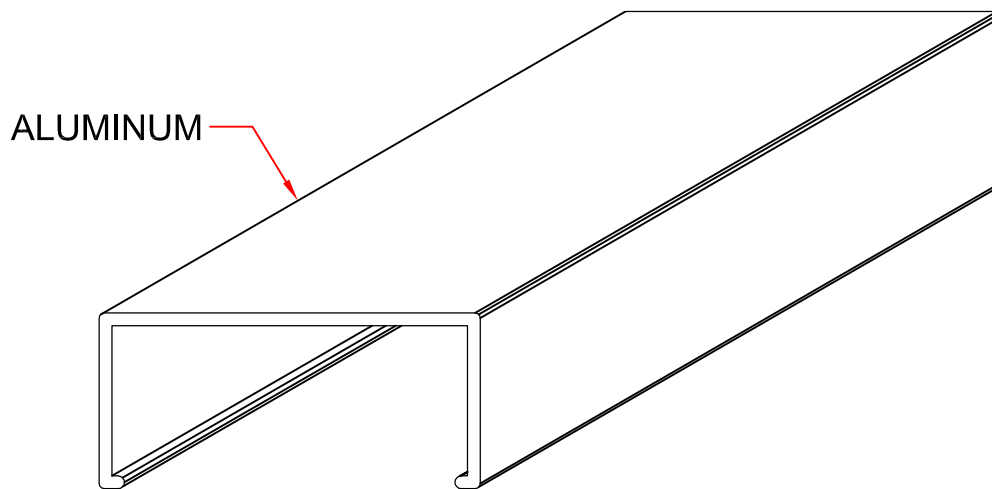

SPLICE

6062 CUBICLE TRACK

DRAWING BY: CDL

DATE: 10/5/2016

CS™ Cubicle Curtains