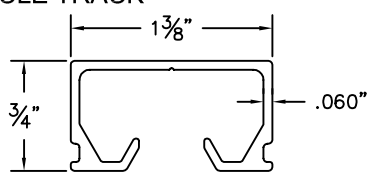

SPLICE

6062 CUBICLE TRACK

DRAWING BY: CDL

DATE: 10/5/2016

CS™ Cubicle Curtains