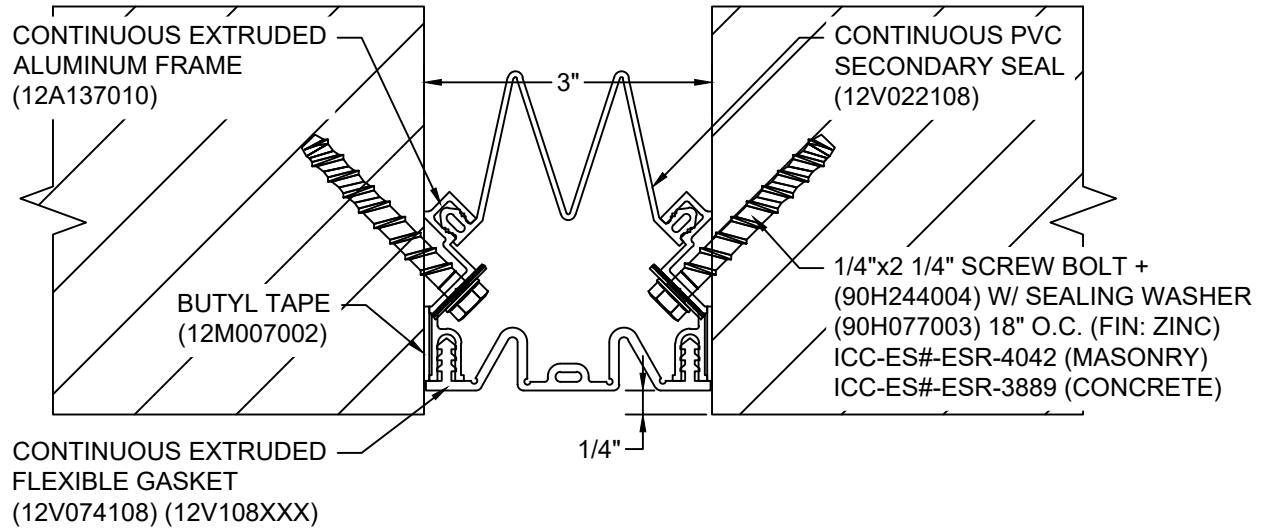

Model: SF-300

Construction Specialties
www.c-sgroup.com
6696 Route 405 Highway, Muncy, PA 17756
Phone: (800) 233-8493 / Fax: (570) 546-8022
895 Lakefront Promenade, Mississauga, Ontario L5E 2C2 Canada
Phone: (888) 895-8955 / Fax: (905) 274-6241

© Copyright 2016 Construction Specialties, Inc.

PROJECT:	SCALE: NTS
CUSTOMER:	DATE:
LOCATION:	JOB NO.:
DRAWN BY:	SHEET NO.: