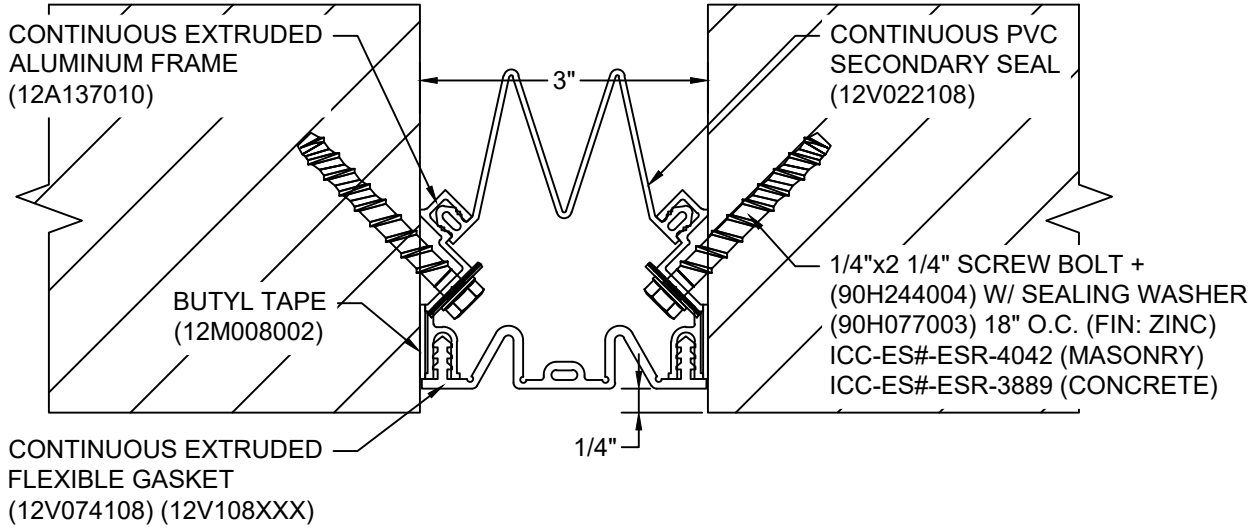

Model: SF-300

Construction Specialties®
www.c-sgroup.com
6696 Route 405 Highway, Muncy, PA 17756
Phone: (800) 233-8493 / Fax: (570) 546-8022
895 Lakefront Promenade, Mississauga, Ontario L5E 2C2 Canada
Phone: (888) 895-8955 / Fax: (905) 274-6241

© Copyright 2018 Construction Specialties, Inc.

PROJECT:	SCALE: NTS
CUSTOMER:	DATE:
LOCATION:	JOB NO.:
DRAWN BY:	SHEET NO.: