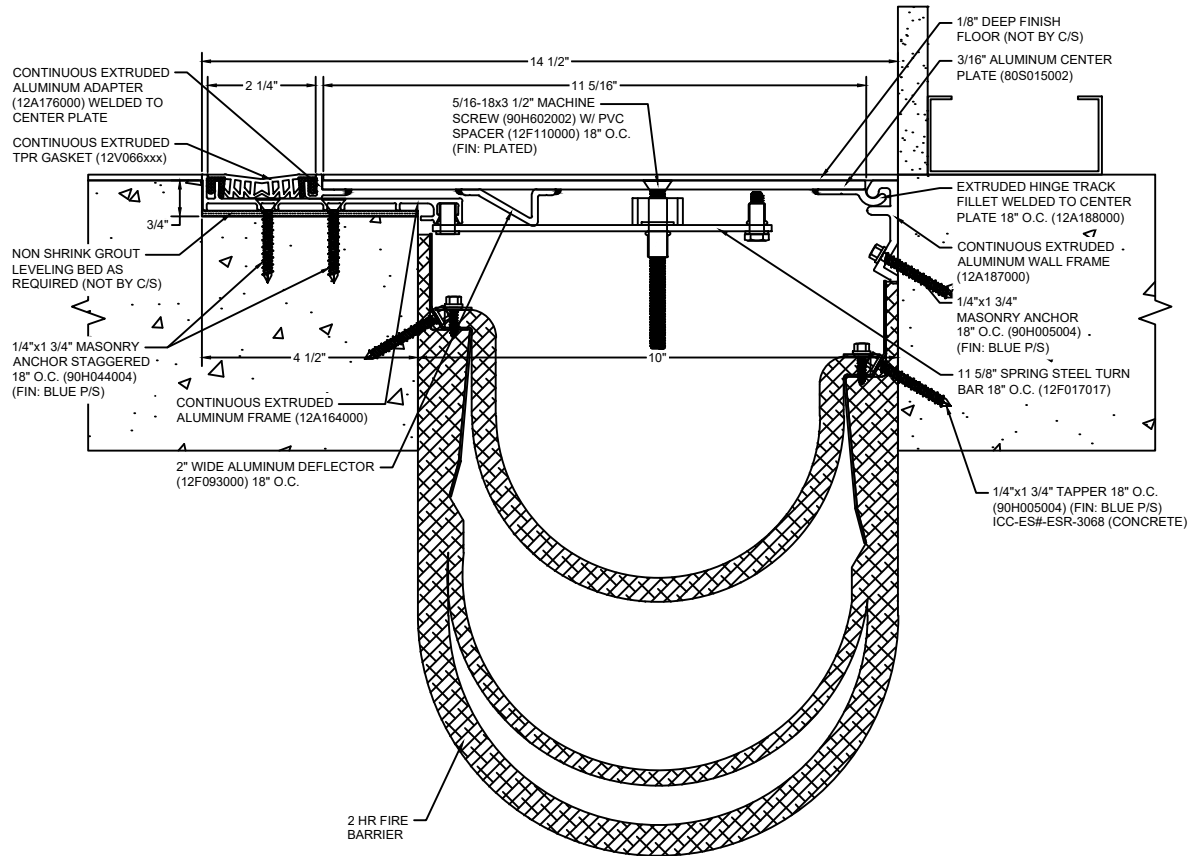

Model: SGRW-1000 W/ FB

CS Construction Specialties®
www.c-sgroup.com
6696 Route 405 Highway, Muncy, PA 17756
Phone: (800) 233-8493 / Fax: (570) 546-8022
895 Lakefront Promenade, Mississauga, Ontario L5E 2C2 Canada
Phone: (888) 895-8955 / Fax: (905) 274-6241

© Copyright 2018 Construction Specialties, Inc.

PROJECT:	SCALE: NTS
CUSTOMER:	DATE:
LOCATION:	JOB NO.:
DRAWN BY:	SHEET NO.: