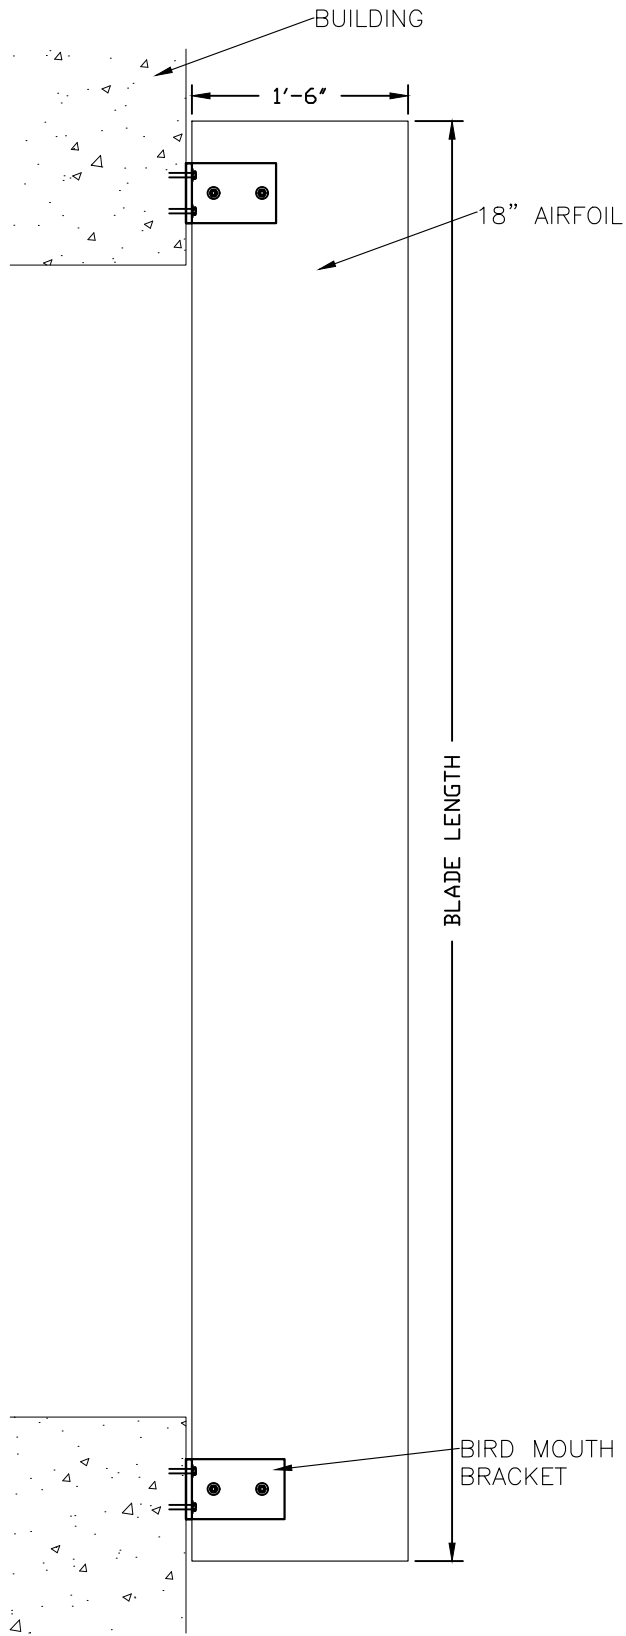

PLAN

SECTION

**Construction Specialties™**  
 3 WERNER WAY, LEBANON, NEW JERSEY  
 PHONE: 1-800-233-8493

PROJECT: MEGAFINS	REVISION:
TITLE: 18" AFB W/ CASTING	DATE: 08-17-2022
SCALE: 3/4"=1'	SHEET: 2 OF 2
DRW BY: N SHRIRAM	DRW NO : RD- 7292