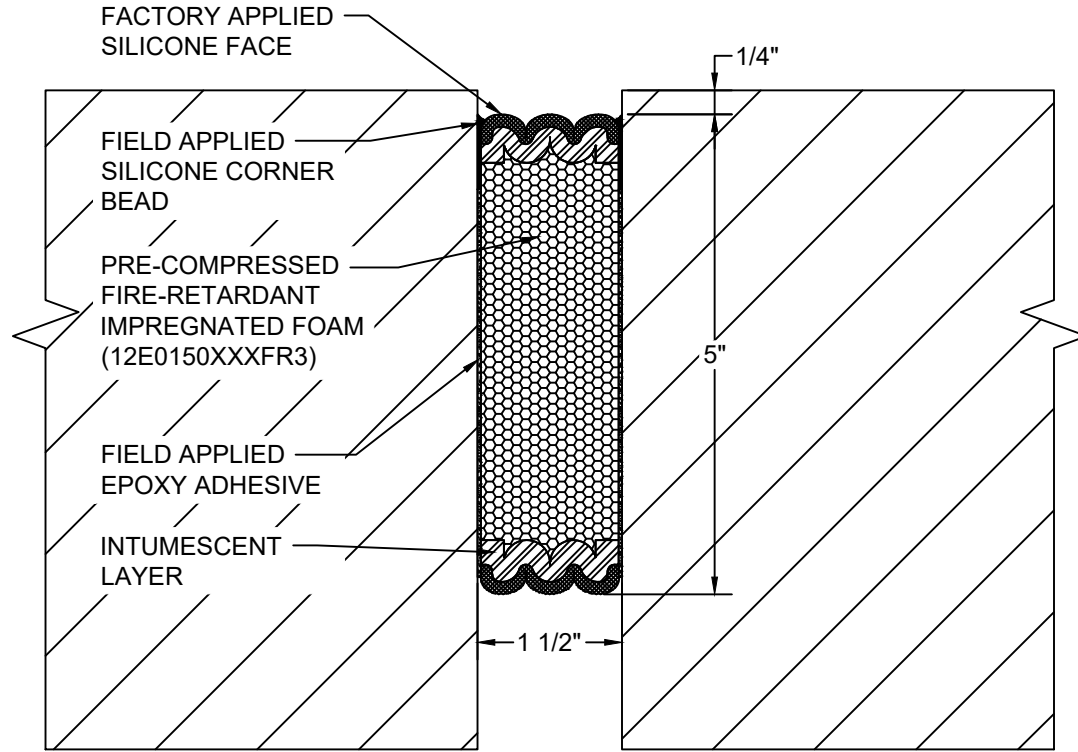

AVAILABLE COLORS:

*** COLORS SHOWN ARE A CLOSE APPROXIMATION OF SILICONE COLORS. THE MOST ACCURATE COLOR WILL BE FOUND VIEWING ACTUAL SILICONE SAMPLES. ***

Model: 3VFR-150

Construction Specialties®
www.c-sgroup.com
 6696 Route 405 Highway, Muncy, PA 17756
 Phone: (800) 233-8493 / Fax: (570) 546-8022
 895 Lakefront Promenade, Mississauga, Ontario L5E 2C2 Canada
 Phone: (888) 895-8955 / Fax: (905) 274-6241