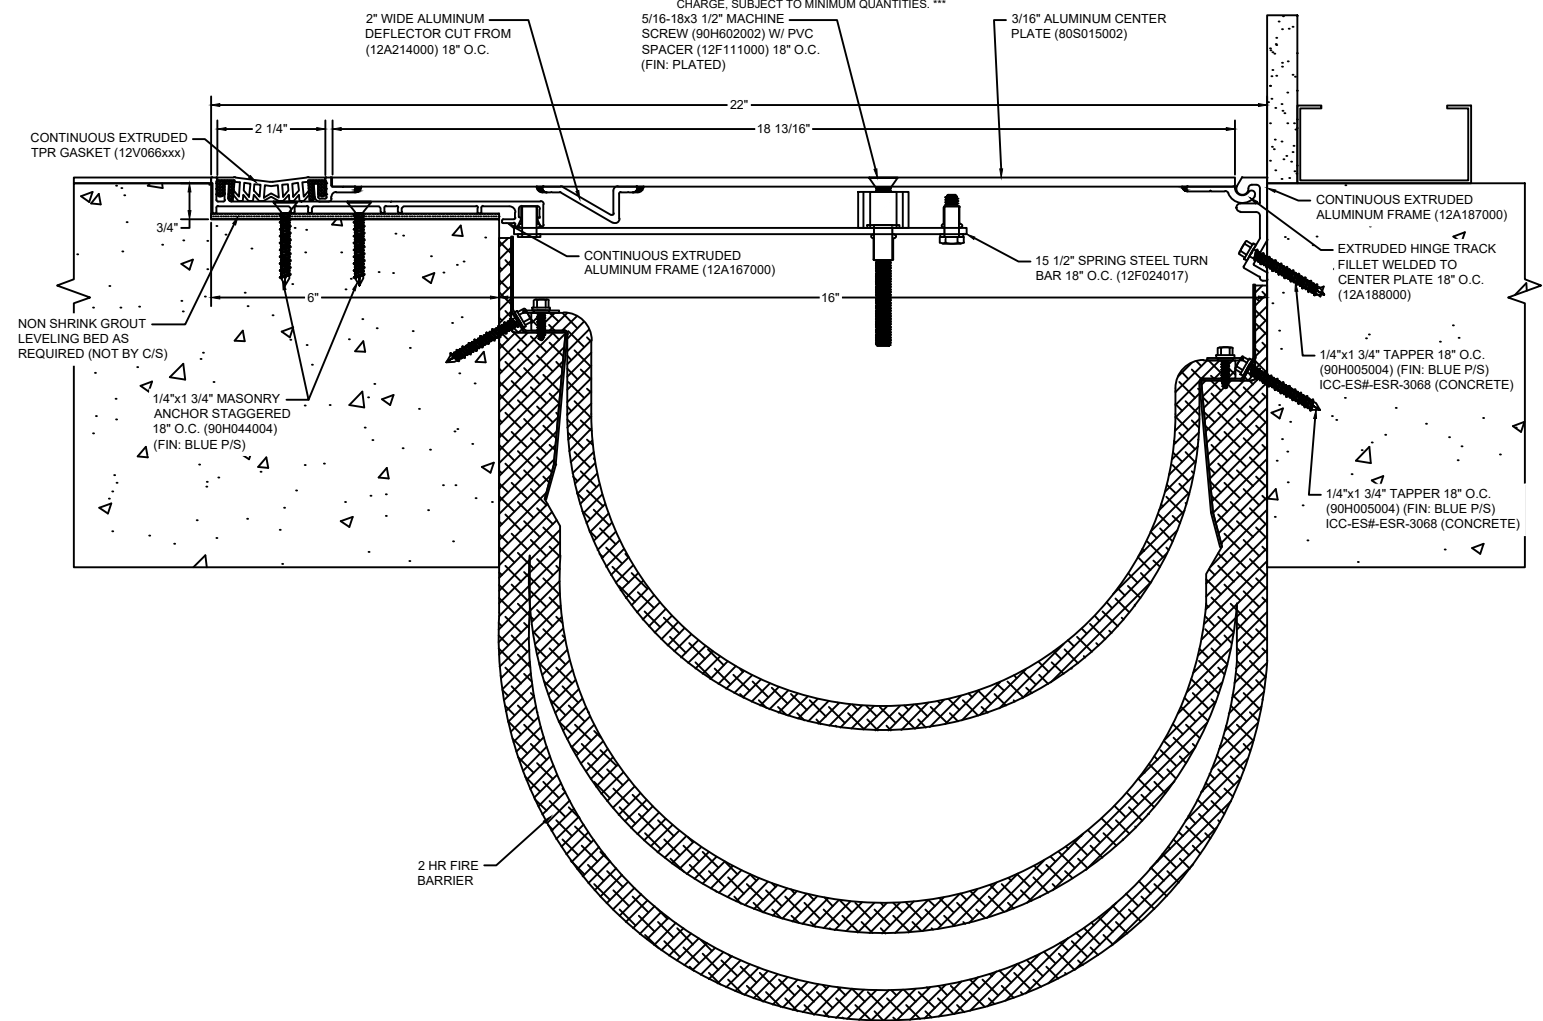

Model: SGPW-1600 W/ FB

Construction Specialties®

www.c-sgroup.com

6696 Route 405 Highway, Muncy, PA 17756
Phone: (800) 233-8493 / Fax: (570) 546-8022

895 Lakefront Promenade, Mississauga, Ontario L5E 2C2 Canada
Phone: (888) 895-8955 / Fax: (905) 274-6241

© Copyright 2018 Construction Specialties, Inc.

PROJECT:	SCALE: NTS
CUSTOMER:	DATE:
LOCATION:	JOB NO.:
DRAWN BY:	SHEET NO.: