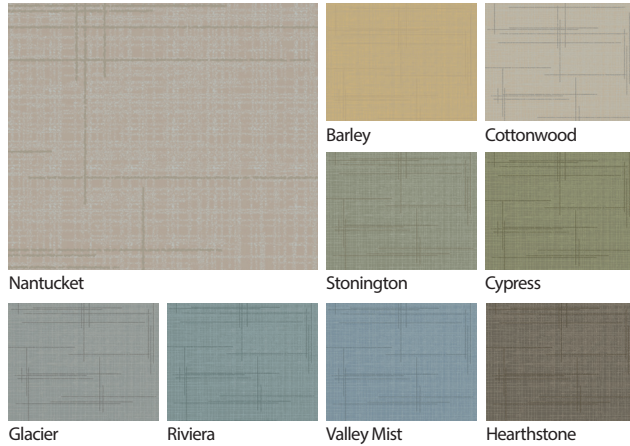

ACROVYN BY DESIGN® PATTERNS

Organic Collection

LINEN