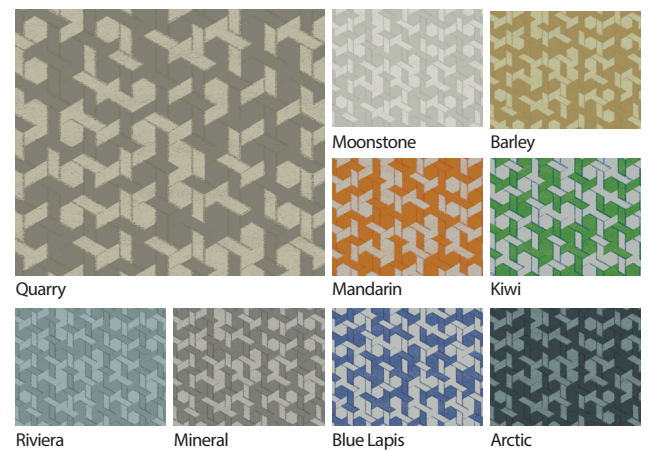

TANGIER

Foliage pattern repeats every 24" horizontally and vertically; all other patterns have a 12" repeat. Supplied in 4' x 8' or 4' x 10' (1.22m x 2.44m or 1.22m x 3.05m) rigid sheets with standard Suede texture in .040" thickness. Specify full or wainscot height; pattern direction will remain the same for both. Standard patterns and customizable options are available without a minimum order requirement. Request a sample to see patterns at actual scale. All Acrovyn by Design patterns are shown on pages 18-22. Visit www.acrovynbydesign.com/patterns to view additional colorways and larger swatches.