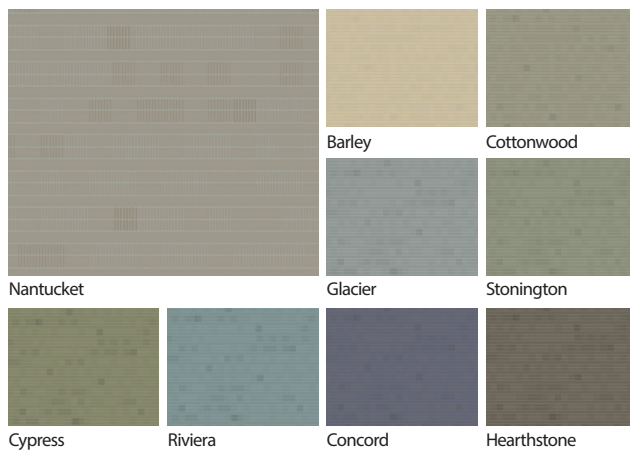

ACROVYN BY DESIGN® PATTERNS

Organic Collection

LINEN

FOLIAGE

CROSSWIND

Geometric Collection

LATTICE

MAZE

TANGIER

Foliage pattern repeats every 24" horizontally and vertically; all other patterns have a 12" repeat. Supplied in 4' x 8' or 4' x 10' (1.22m x 2.44m or 1.22m x 3.05m) rigid sheets with standard Suede texture in .040" thickness. Specify full or wainscot height; pattern direction will remain the same for both. Standard patterns and customizable options are available without a minimum order requirement. Request a sample to see patterns at actual scale. All Acrovyn by Design patterns are shown on pages 18-22. Visit www.acrovynbydesign.com/patterns to view additional colorways and larger swatches.