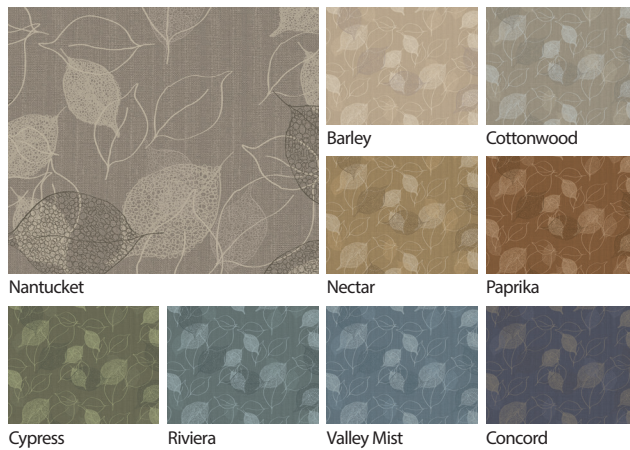

ACROVYN BY DESIGN® PATTERNS

Organic Collection

LINEN

FOLIAGE

CROSSWIND

Geometric Collection

LATTICE

MAZE

TANGIER

Foliage pattern repeats every 24" horizontally and vertically; all other patterns have a 12" repeat. Supplied in 4' x 8' or 4' x 10' (1.22m x 2.44m or 1.22m x 3.05m) rigid sheets with standard Suede texture in .040" thickness. Specify full or wainscot height; pattern direction will remain the same for both. Standard patterns and customizable options are available without a minimum order requirement. Request a sample to see patterns at actual scale. All Acrovyn by Design patterns are shown on pages 18-22. Visit www.acrovynbydesign.com/patterns to view additional colorways and larger swatches.