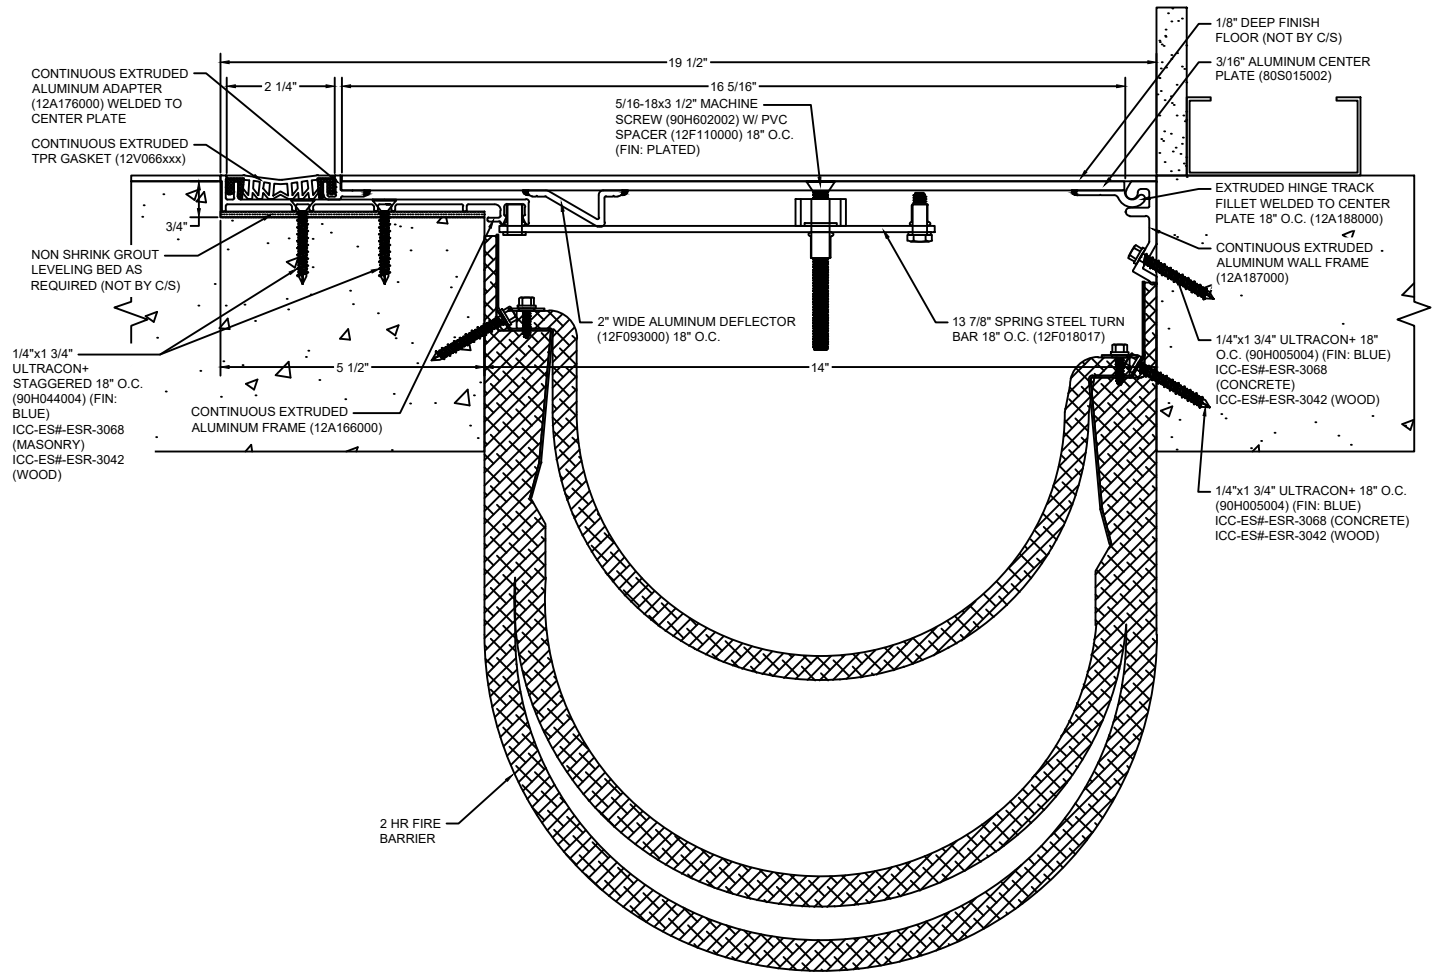

Model: SGRW-1400 W/ FB

Construction Specialties®
www.c-sgroup.com

6696 Route 405 Highway, Muncy, PA 17756
Phone: (800) 233-8493 / Fax: (570) 546-8022

895 Lakefront Promenade, Mississauga, Ontario L5E 2C2 Canada
Phone: (888) 895-8955 / Fax: (905) 274-6241

© Copyright 2018 Construction Specialties, Inc.

PROJECT:	SCALE: NTS
CUSTOMER:	DATE:
LOCATION:	JOB NO.:
DRAWN BY:	SHEET NO.: