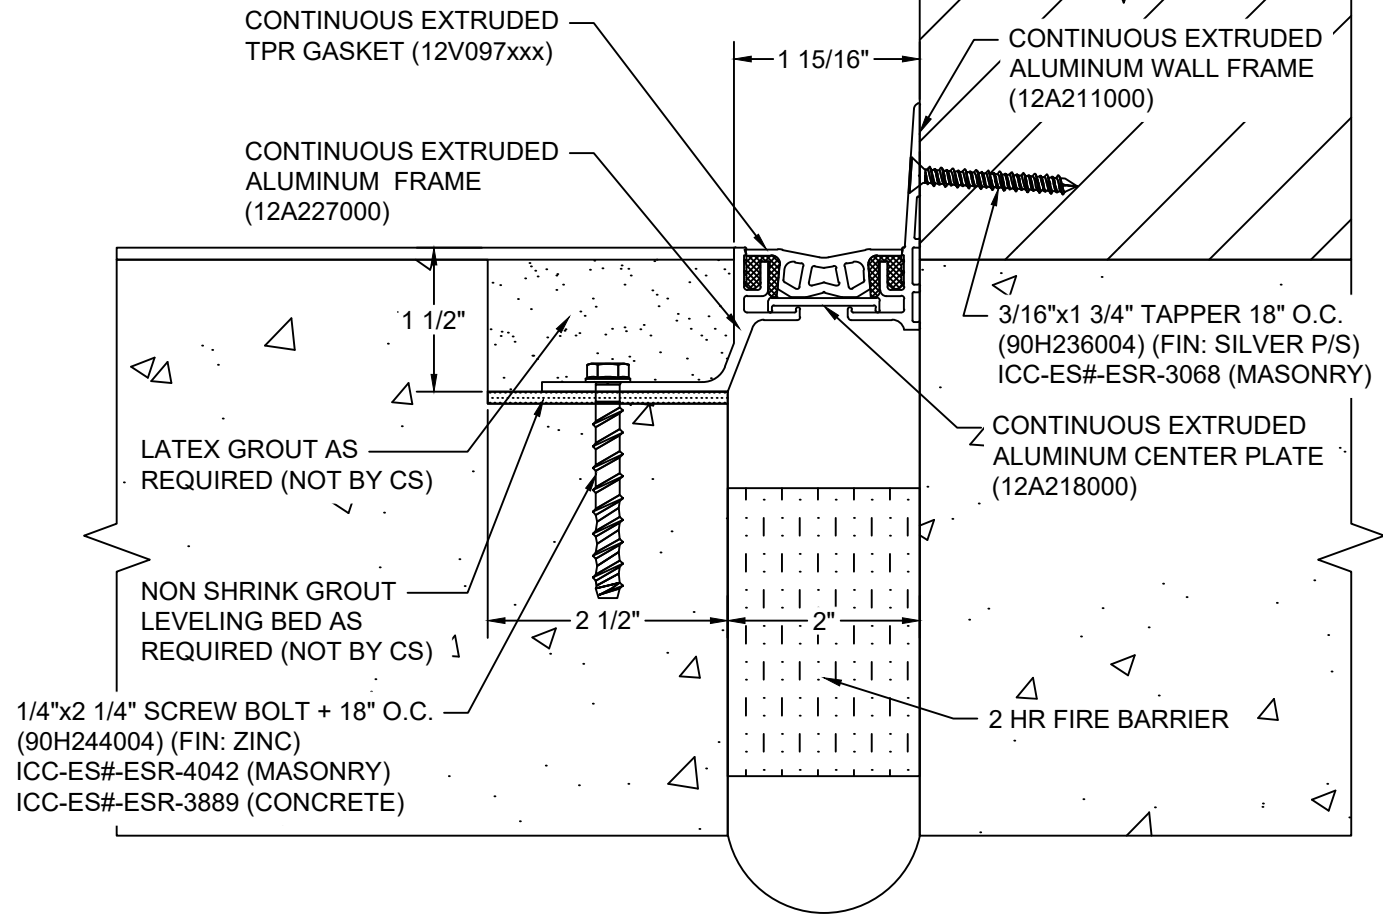

Model: GFTW-200X1.5 W/ FB

Construction Specialties®

www.c-sgroup.com

6696 Route 405 Highway, Muncy, PA 17756
Phone: (800) 233-8493 / Fax: (570) 546-8022

895 Lakefront Promenade, Mississauga, Ontario L5E 2C2 Canada
Phone: (888) 895-8955 / Fax: (905) 274-6241

© Copyright 2018 Construction Specialties, Inc.

PROJECT:	SCALE: NTS
CUSTOMER:	DATE:
LOCATION:	JOB NO.:
DRAWN BY:	SHEET NO.: