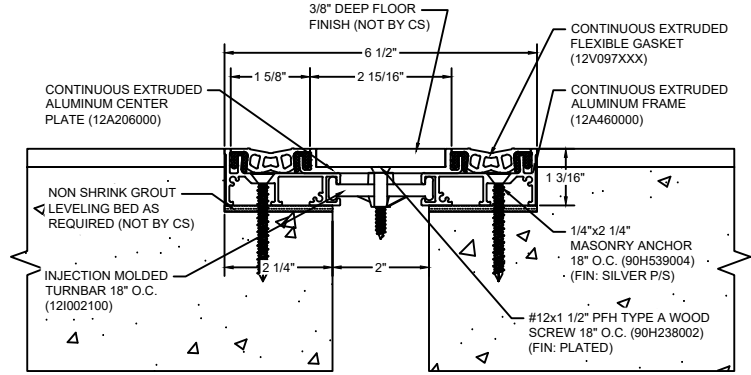

Model: DGTR-200D

CS **Construction Specialties®**
www.c-sgroup.com
6696 Route 405 Highway, Muncy, PA 17756
Phone: (800) 233-8493 / Fax: (570) 546-8022
895 Lakefront Promenade, Mississauga, Ontario L5E 2C2 Canada
Phone: (888) 895-8955 / Fax: (905) 274-6241

© Copyright 2018 Construction Specialties, Inc.

PROJECT:	SCALE: NTS
CUSTOMER:	DATE:
LOCATION:	JOB NO.:
DRAWN BY:	SHEET NO.: