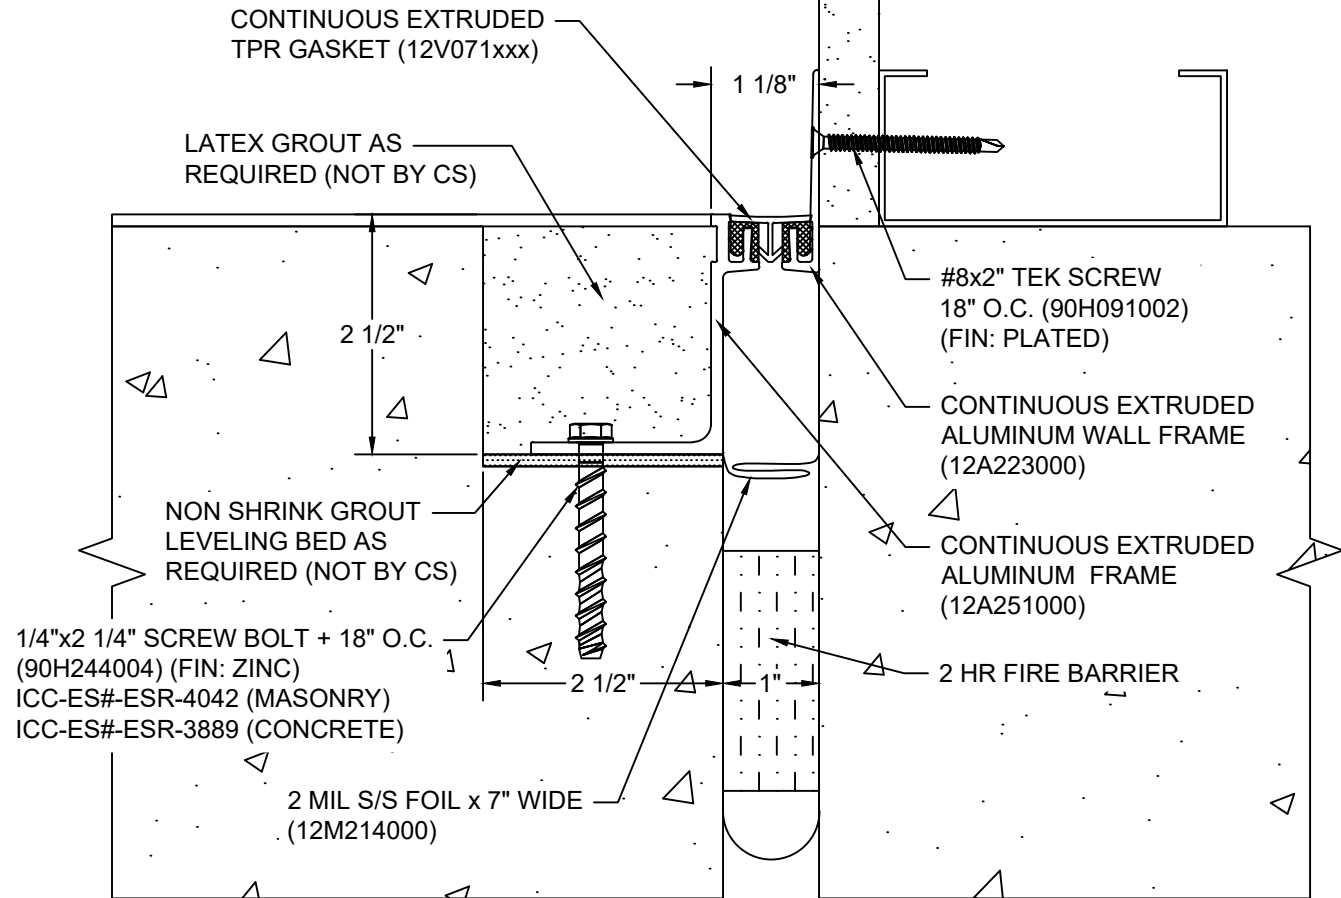

Model: GFTW-100X2.5 W/ FB

Construction Specialties®

www.c-sgroup.com

6696 Route 405 Highway, Muncy, PA 17756
Phone: (800) 233-8493 / Fax: (570) 546-8022

895 Lakefront Promenade, Mississauga, Ontario L5E 2C2 Canada
Phone: (888) 895-8955 / Fax: (905) 274-6241

© Copyright 2018 Construction Specialties, Inc.

PROJECT:	SCALE: NTS
CUSTOMER:	DATE:
LOCATION:	JOB NO.:
DRAWN BY:	SHEET NO.: