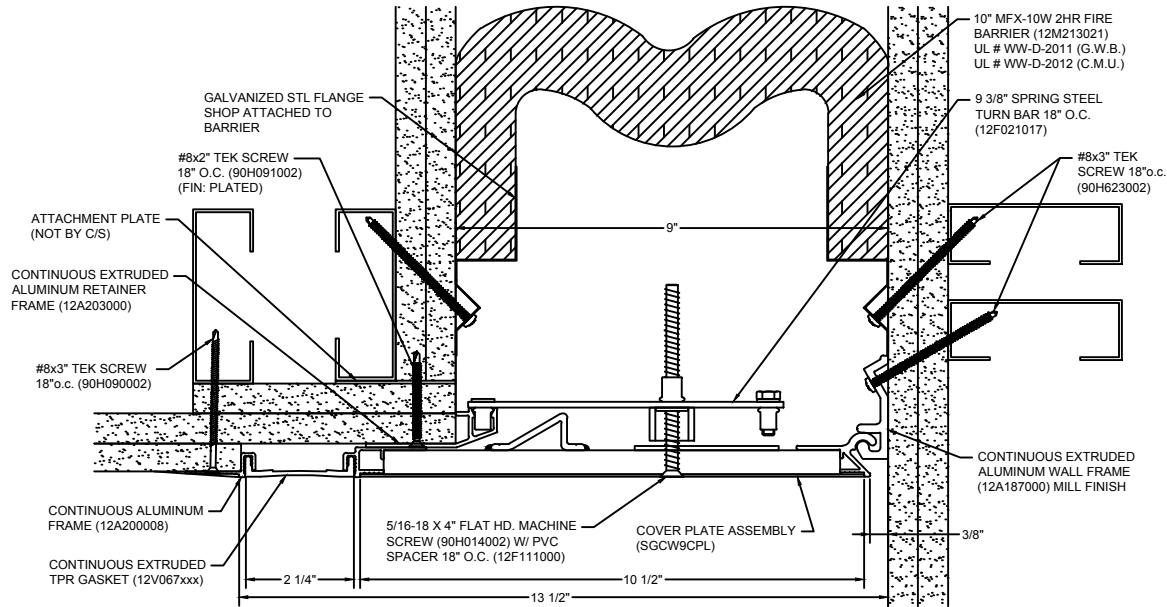

AVAILABLE COLORS:

108 BLACK	232 WHITE	270 GREIGE	136 GRAY

*** CUSTOM COLORS ARE AVAILABLE AT AN ADDITIONAL CHARGE, SUBJECT TO MINIMUM QUANTITIES. ***

Model: **SGWC-900 W/ FB**

Construction Specialties®

www.c-sgroup.com

PROJECT:	SCALE: NTS
CUSTOMER:	DATE:
LOCATION:	JOB NO.:
DRAWN BY:	SHEET NO.: