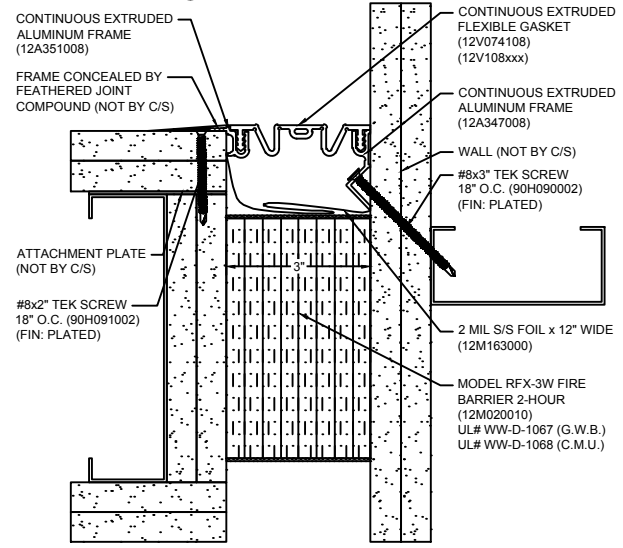

108 BLACK 232 WHITE **AVAILABLE COLORS:** 270 GREIGE 136 GRAY

*** CUSTOM COLORS ARE AVAILABLE AT AN ADDITIONAL CHARGE, SUBJECT TO MINIMUM QUANTITIES. ***

RFX INSULATION BLOCK TO BE CENTERED IN WALL DEPTH EXCEPT WHEN INSTALLED IN CHASE APPLICATION WHERE INSULATION BLOCK TO BE RECESSED 1-3/4".

| | |
|------------------|--------------------------|
| PROJECT: | SCALE: 3" = 1'-0" |
| CUSTOMER: | DATE: |
| LOCATION: | JOB NO.: |
| DRAWN BY: | SHEET NO.: |